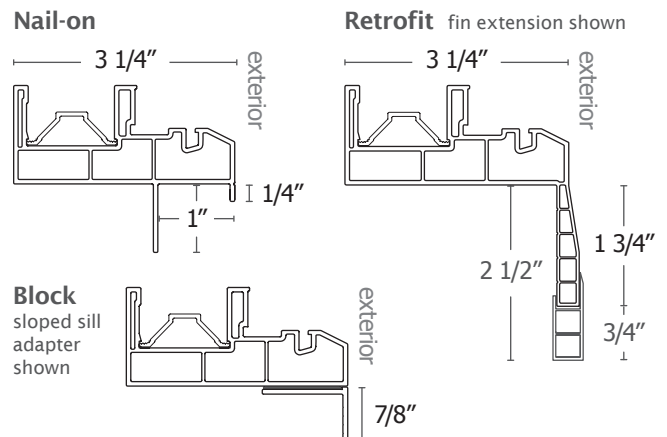

FRAME CROSS SECTION

AUTO LOCK PROFILE (top, side & back view)

LowE3 / Argon
for Title 24

crystalpacificwindow.com/download

REF-VW-050918 © CRYSTAL WINDOW & DOOR SYSTEMS

For informational purposes only. Subject to change without notice.