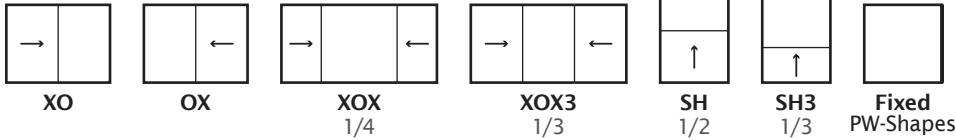

Viewed from exterior. Combos available.

The Clear Choice Is Crystal

Vista Vinyl Windows

Series 4000 // Replacement & New Construction Applications

SLIDERS, SINGLE HUNG & FIXED

QUALITY VINYL

15-point inspection program for assurance.

EFFICIENT DESIGN

Multichambered 3-1/4" frame provides strength, energy efficiency, and efficient water drainage.

INTEGRAL FINIS

Choose nail-on frame with nail fin and stucco key, retrofit frame with dual-wall flush fin or block frame with no fins (includes self-adhesive sloped sill adapter).

ENERGY-EFFICIENT GLASS

3/4" dual-pane unit with annealed glass and the high-performance Intercept® spacer system. Tempered glass available.

RELIABLE PERFORMANCE

Interlocking panels and weatherstripping guard against air and water infiltration.

DURABLE LOCKING

Auto lock latch will retract and engage automatically when closing window.

SIMPLE USABILITY

Sliders include large adjustable dual-brass rollers with stainless-steel axles and a vent stop latch. Stable block and tackle balance system featured on single hungs.

BETTER SCREENS

Standard screen with integral corner pulls for easy removal.

WARNING: Screens and vent stop latch are not fall prevention devices. Please take proper precautions.

PERFORMANCE SUMMARY

PG: 25, 30
U-FACTOR: LE3/Ar (SS-SS) 0.30, 0.27
SHGC: LE3/Ar (SS-SS) 0.22, 0.25
U-FACTOR: LE3/Ar (DS-DS) 0.30, 0.26
SHGC: LE3/Ar (DS-DS) 0.22, 0.25

CHOOSE WHITE OR CLAY

White standard. CrystalCoat™ exterior colors available.

INCREASE ENERGY EFFICIENCY

LowE3 performance glass with Argon gas available.

ENHANCE BEAUTY & STYLE

Colonial, Marginal, Queen Anne and Valance grid patterns available with 5/8" flat or 1" sculptured grid.

ADD PRIVACY & BEAUTY

Patterned and tinted specialty glass available.