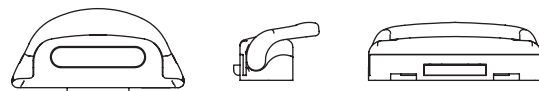

AUTO LOCK PROFILE (top, side & back view)

LowE3 / Argon
for Title 24

crystalpacificwindow.com/download

REF-VW-050918 © CRYSTAL WINDOW & DOOR SYSTEMS

For informational purposes only. Subject to change without notice.