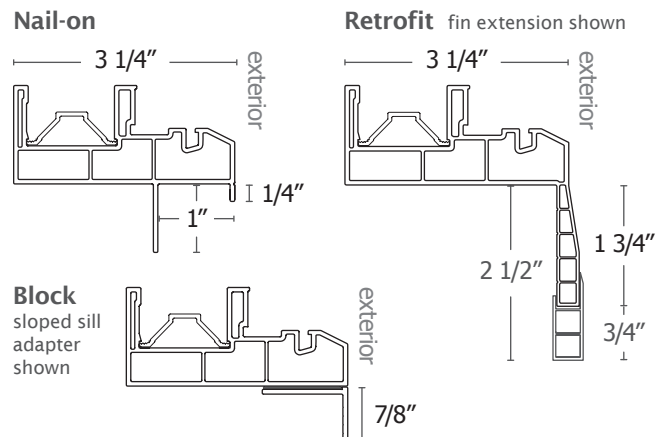

FRAME CROSS SECTION

AUTO LOCK PROFILE (top, side & back view)

LowE3 / Argon
for Title 24

crystalpacificwindow.com/download

REF-VW-061418 © CRYSTAL WINDOW & DOOR SYSTEMS

For informational purposes only. Subject to change without notice.