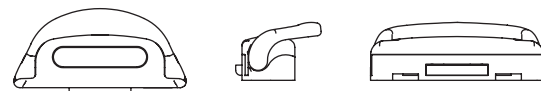

AUTO LOCK PROFILE (top, side & back view)

LowE3 / Argon
for Title 24

crystalpacificwindow.com/download

REF-VW-061418 © CRYSTAL WINDOW & DOOR SYSTEMS

For informational purposes only. Subject to change without notice.