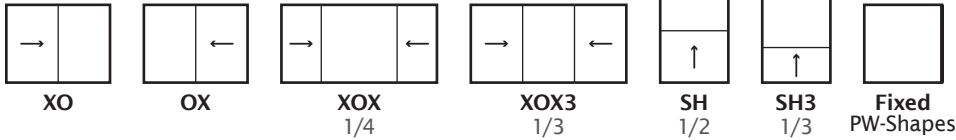

Viewed from exterior. Combos available.

The Clear Choice Is Crystal

Vista PLUS Vinyl Windows

Series 5000 // Replacement & New Construction Applications

SLIDERS, SINGLE HUNG & FIXED WITH EVEN SIGHTLINES

QUALITY VINYL

15-point inspection program for assurance.

EFFICIENT DESIGN

Multichambered 3-1/4" frame provides strength, energy efficiency, and efficient water drainage.

INTEGRAL FINS

Choose nail-on frame with nail fin and stucco key, retrofit frame with dual-wall flush fin or block frame with no fins (includes self-adhesive sloped sill adapter).

ENERGY-EFFICIENT GLASS

1" dual-pane unit with annealed glass and the high-performance Intercept® spacer system with stainless steel. Tempered glass available.

RELIABLE PERFORMANCE

Interlocking panels and weatherstripping guard against air and water infiltration.

DURABLE LOCKING

Auto lock latch will retract and engage automatically when closing window.

SIMPLE USABILITY

Sliders include large adjustable dual-nylon rollers (with stainless-steel axles) on a raised monorail track with a stainless-steel cap. Two concealed vent stop latches included.

BETTER SCREENS

CrystalView™ improved-visibility screen with antimicrobial properties and easy removal with an integral pull handle.

WARNING: Screens and vent stop latches are not fall prevention devices. Please take proper precautions.

PERFORMANCE SUMMARY

PG: 30
U-FACTOR: LE3/Ar (DS-DS) 0.29, 0.28
SHGC: LE3/Ar (DS-DS) 0.22, 0.24
U-FACTOR: LE3/Ar (DS-3/16) 0.29, 0.28
SHGC: LE3/Ar (DS-3/16) 0.22, 0.24
STC, OITC: (DS-3/16) 32, 26-25

CHOOSE WHITE OR CLAY

White standard. CrystalCoat™ exterior colors available.

INCREASE ENERGY EFFICIENCY

LowE3 performance glass with Argon gas available.

IMPROVE ACOUSTICAL PROPERTIES

Dissimilar glass units available.

ENHANCE BEAUTY & STYLE

Colonial, Marginal, Queen Anne and Valance grid patterns available with 5/8" flat or 1" sculptured grid.

ADD PRIVACY & BEAUTY

Patterned and tinted specialty glass available.