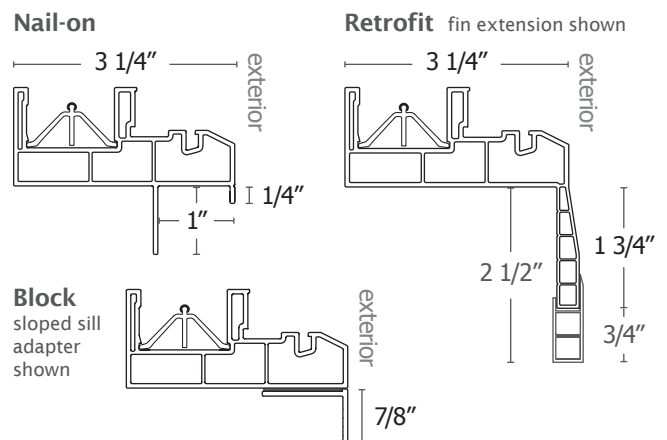

FRAME CROSS SECTION

AUTO LOCK PROFILE (top, side & back view)

LowE3 / Argon
for Title 24

crystalpacificwindow.com/download

REF-VP-051018 © CRYSTAL WINDOW & DOOR SYSTEMS

For informational purposes only. Subject to change without notice.