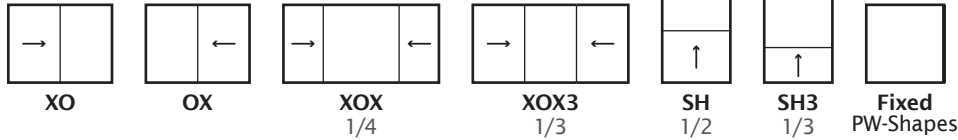

Viewed from the outside. Combos available.

The Clear Choice Is Crystal

Vista PLUS Vinyl Windows

Series 5000 // Replacement & New Construction Applications

SLIDERS, SINGLE HUNG & FIXED WITH EVEN SIGHTLINES

QUALITY VINYL

15-point inspection program for assurance.

EFFICIENT DESIGN

Multichambered 3 1/4" frame provides strength, energy efficiency, and efficient water drainage.

INTEGRAL FINS

Choose nail-on frame with nail fin and stucco key, retrofit frame with dual-wall flush fin or block frame with no fins (includes self-adhesive sloped sill adapter).

ENERGY-EFFICIENT GLASS

1" dual-pane unit with annealed glass and the high-performance Intercept® stainless-steel spacer system. Tempered glass available.

RELIABLE PERFORMANCE

Interlocking panels and weatherstripping guard against air and water infiltration.

DURABLE LOCKING

Auto lock latch will retract and engage automatically when closing window.

SIMPLE USABILITY

Sliders include adjustable dual-brass rollers with stainless steel axles on a raised monorail track. Stable block and tackle balance system on single hung. Two concealed vent stop latches included.

BETTER SCREENS

CrystalView™ improved-visibility screen with antimicrobial properties and easy removal with an integral pull handle.

WARNING: Screens and vent stop latches are not fall prevention devices. Please take proper precautions.

PERFORMANCE SUMMARY

PG: 30
U-FACTOR: LE3/Ar (DS-DS) 0.29, 0.28
SHGC: LE3/Ar (DS-DS) 0.22, 0.24
U-FACTOR: LE3/Ar (DS-3/16) 0.29, 0.28
SHGC: LE3/Ar (DS-3/16) 0.22, 0.24
STC, OITC: (DS-3/16) 32, 26-25

CHOOSE WHITE OR CLAY

White standard. CrystalCoat™ exterior colors available.

INCREASE ENERGY EFFICIENCY

LowE3 performance glass with Argon gas available.

IMPROVE ACOUSTICAL PROPERTIES

Dissimilar glass units available.

ENHANCE BEAUTY & STYLE

Colonial, Marginal, Queen Anne and Valance grid patterns available with 5/8" flat or 1" sculptured grid.

ADD PRIVACY & BEAUTY

Patterned and tinted specialty glass available.