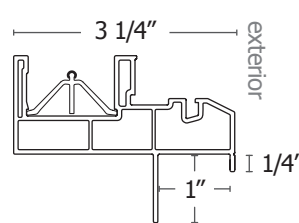

FRAME CROSS SECTION

Nail-on