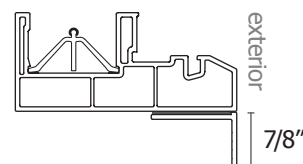

EFFICIENT DESIGN

Multichambered 3-1/4" frame provides strength, energy efficiency, and efficient water drainage.

SEAMLESS APPLICATIONS

Integral nail fin with stucco key, integral dual-wall flush fin, and self-adhesive sloped sill adapter available.

Patterned and tinted specialty glass available.

FRAME CROSS SECTION

Nail-on

Retrofit fin extension shown

Block

sloped sill adapter shown

AUTO LOCK PROFILE (top, side & back view)