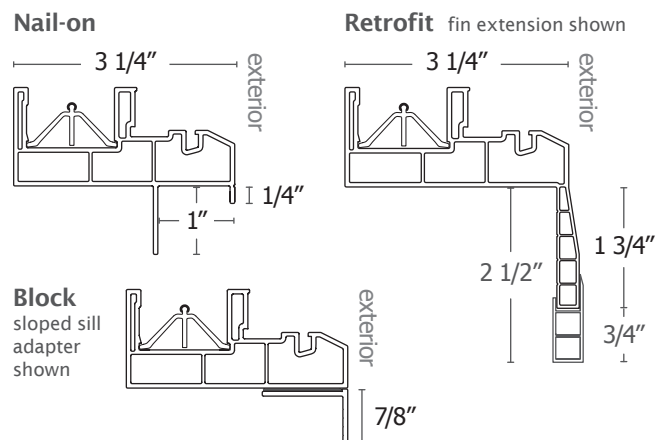

FRAME CROSS SECTION

AUTO LOCK PROFILE (top, side & back view)

LowE3 / Argon
for Title 24

crystalpacificwindow.com/download
REF-VP-061418 © CRYSTAL WINDOW & DOOR SYSTEMS

For informational purposes only. Subject to change without notice.