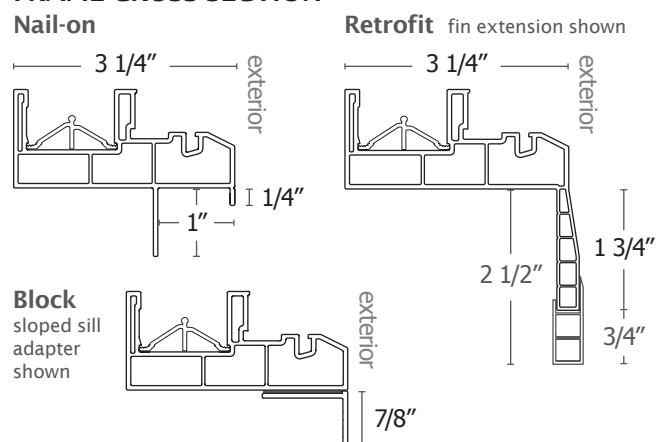

FRAME CROSS SECTION

AUTO LOCK PROFILE (top, side & back view)

LowE3 / Argon
for Title 24

crystalpacificwindow.com/download

REFVP031418 © CRYSTAL WINDOW & DOOR SYSTEMS