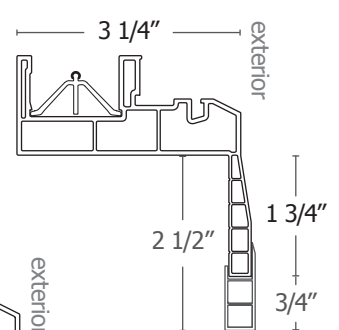

Retrofit fin extension shown