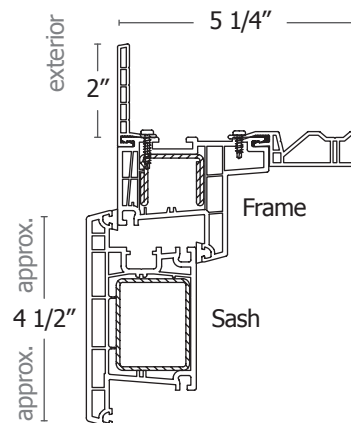

OPERABLE SIDELITES

Inswing or fixed sidelites available.

HANDLE FINISHES

White standard. Rustic Umber, Satin Nickel, and Brushed Chrome available.

FRAME & SASH CROSS SECTION

Retrofit

HANDLE PROFILE

LowE3 / Argon
 for Title 24