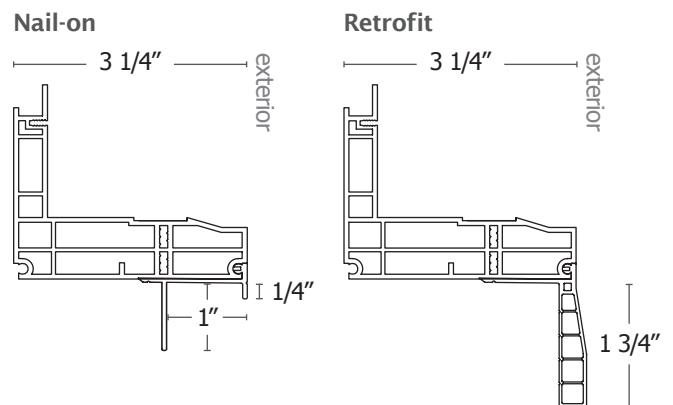

FRAME CROSS SECTION

FOLDING HANDLE PROFILE (top, side & extended side view)

LowE3 / Argon
for Title 24

crystalpacificwindow.com/download

REF-CA-061418 © CRYSTAL WINDOW & DOOR SYSTEMS

For informational purposes only. Subject to change without notice.