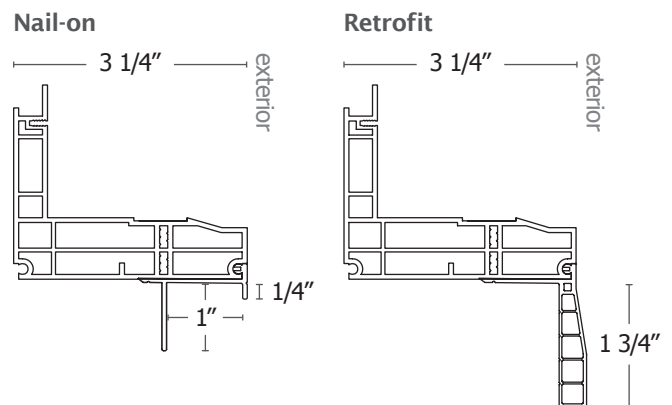

EFFICIENT DESIGN

Multichambered 3-1/4" frame provides increased strength and energy efficiency.

SEAMLESS APPLICATIONS

Attached nail fin with stucco key, attached dual-wall flush fin, and self-adhesive sloped sill adapter available.

PREPARE FOR AN EMERGENCY

Egress window sizes and tempered glass available (sizes may require available egress hinge).

ENHANCE BEAUTY & STYLE

Colonial, Marginal, Queen Anne and Valance grid patterns available with 5/8" flat or 1" sculptured grid.

ADD PRIVACY & BEAUTY

Patterned and tinted specialty glass available.

FRAME CROSS SECTION

FOLDING HANDLE PROFILE (top, side & extended side view)