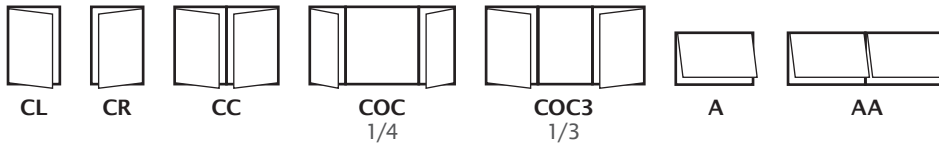

Viewed from exterior. Open outward. Other combos available.

Vista PLUS Projected Windows

Series 500 // Replacement & New Construction

VINYL CASEMENTS & AWNINGS

QUALITY VINYL

15-point inspection program for assurance.

EFFICIENT DESIGN

Multichambered 3-1/4" frame provides increased strength and energy efficiency.

SEAMLESS APPLICATIONS

Attached nail fin with stucco key, attached dual-wall flush fin, and self-adhesive sloped sill adapter available.

ENERGY-EFFICIENT GLASS

1" annealed dual-pane unit with the high-performance Intercept® stainless steel spacer system.

RELIABLE PERFORMANCE

Dual weather seals guard against air and water infiltration.

DURABLE LOCKING

Single-lever locking system on casements and dual-lever locking system on awnings.

SIMPLE USABILITY

Includes user-friendly operator with full-flip folding handle that recesses in the operator cover.

BETTER SCREENS

CrystalView™ improved-visibility screen mesh with antimicrobial properties.

WARNING: Screens are not fall prevention devices. Please take proper precautions.

WARNING: Cancer and Reproductive Harm - www.P65Warnings.ca.gov.

LowE3 / Argon
for Title 24

crystalpacificwindow.com/download

REF-CA-082418 © CRYSTAL WINDOW & DOOR SYSTEMS

For informational purposes only. Subject to change without notice.

PERFORMANCE SUMMARY

PG: 40
U-FACTOR: LE3/Ar (DS-DS) 0.28
SHGC: LE3/Ar (DS-DS) 0.19
U-FACTOR: LE3/Ar (3/16-3/16) 0.28
SHGC: LE3/Ar (3/16-3/16) 0.18
STC, OITC: (DS-DS) 31, 24

CHOOSE WHITE OR CLAY

White standard. CrystalCoat™ exterior colors available.

INCREASE ENERGY EFFICIENCY

LowE3 performance glass with Argon gas available.

IMPROVE ACOUSTICAL PROPERTIES

Dissimilar glass units and laminated glass available.

PREPARE FOR AN EMERGENCY

Egress window sizes and tempered glass available (sizes may require available egress hinge).

ENHANCE BEAUTY & STYLE

Colonial, Marginal, Queen Anne and Valance grid patterns available with 5/8" flat or 1" sculptured grid.

ADD PRIVACY & BEAUTY

Patterned and tinted specialty glass available.