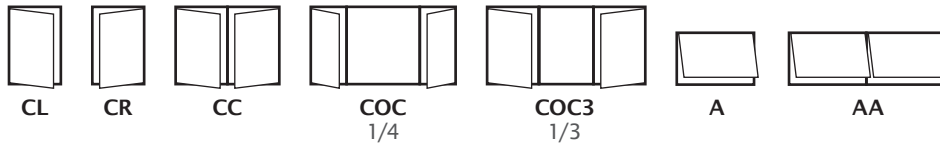

Viewed from exterior. Open outward. Combos available.

The Clear Choice Is Crystal

Vista PLUS Projected Vinyl Windows

Series 500 // Replacement & New Construction Applications

CASEMENTS & AWNINGS

QUALITY VINYL

15-point inspection program for assurance.

EFFICIENT DESIGN

Multichambered 3-1/4" frame provides strength, energy efficiency, and efficient water drainage.

INTEGRAL FIN ATTACHMENTS

Choose nail-on frame with nail fin and stucco key, retrofit frame with dual-wall flush fin or block frame with no fins (includes self-adhesive sloped sill adapter).

ENERGY-EFFICIENT GLASS

1" dual-pane unit with annealed glass and the high-performance Intercept® spacer system with stainless steel. Tempered glass available.

RELIABLE PERFORMANCE

Dual weather seals guard against air and water infiltration.

DURABLE LOCKING

Single-lever locking system on casements and dual-lever locking system on awnings.

SIMPLE USABILITY

Includes user-friendly operator with full-flip folding handle that recesses in the operator cover. Egress hinge available.

BETTER SCREENS

CrystalView™ improved-visibility screen mesh with antimicrobial properties.

WARNING: Screens are not fall prevention devices. Please take proper precautions.

PERFORMANCE SUMMARY

PG: 40
U-FACTOR: LE3/Ar (DS-DS) 0.28
SHGC: LE3/Ar (DS-DS) 0.19
U-FACTOR: LE3/Ar (3/16-3/16) 0.28
SHGC: LE3/Ar (3/16-3/16) 0.18
STC, OITC: (DS-DS) 31, 24

CHOOSE WHITE OR CLAY

White standard. CrystalCoat™ exterior colors available.

INCREASE ENERGY EFFICIENCY

LowE3 performance glass with Argon gas available.

IMPROVE ACOUSTICAL PROPERTIES

Dissimilar glass units available.

ENHANCE BEAUTY & STYLE

Colonial, Marginal, Queen Anne and Valance grid patterns available with 5/8" flat or 1" sculptured grid.

ADD PRIVACY & BEAUTY

Patterned and tinted specialty glass available.