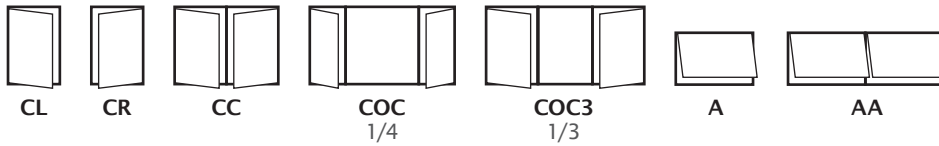

Viewed from exterior. Open outward. Other combos available.

Vista PLUS Projected Windows

Series 500 || Replacement & New Construction

VINYL CASEMENTS & AWNINGS

QUALITY VINYL

15-point inspection program for assurance.

EFFICIENT DESIGN

Multichambered 3-1/4" frame provides increased strength and energy efficiency.

SEAMLESS APPLICATIONS

Attached nail fin with stucco key, attached dual-wall flush fin, and self-adhesive sloped sill adapter available.

ENERGY-EFFICIENT GLASS

1" annealed dual-pane unit with a high-performance stainless steel spacer system.

RELIABLE PERFORMANCE

Dual weather seals guard against air and water infiltration.

DURABLE LOCKING

Single-lever locking system on casements and dual-lever locking system on awnings.

SIMPLE USABILITY

Includes user-friendly operator with full-flip folding handle that recesses in the operator cover.

BETTER SCREENS

CrystalView™ improved-visibility screen mesh with antimicrobial properties.

WARNING: Screens are not fall prevention devices. Please take proper precautions.

WARNING: Cancer and Reproductive Harm - www.P65Warnings.ca.gov.

LowE3 / Argon
for Title 24

crystalpacificwindow.com/download

REF-CA-031519 © CRYSTAL WINDOW & DOOR SYSTEMS

For informational purposes only. Subject to change without notice.

PERFORMANCE SUMMARY

PG: 40
U-FACTOR: LE3/Ar (DS-DS) 0.28
SHGC: LE3/Ar (DS-DS) 0.19
U-FACTOR: LE3/Ar (3/16-3/16) 0.28
SHGC: LE3/Ar (3/16-3/16) 0.18
STC, OITC: (DS-DS) 31, 24

CHOOSE WHITE OR CLAY

White standard. CrystalCoat™ exterior colors available.

INCREASE ENERGY EFFICIENCY

LowE3 performance glass with Argon gas available.

IMPROVE ACOUSTICAL PROPERTIES

Dissimilar glass units and laminated glass available.

PREPARE FOR AN EMERGENCY

Egress window sizes and tempered glass available (sizes may require available egress hinge).

ENHANCE BEAUTY & STYLE

Colonial, Marginal, Queen Anne and Valance grid patterns available with 5/8" flat or 1" sculptured grid.

ADD PRIVACY & BEAUTY

Patterned and tinted specialty glass available.