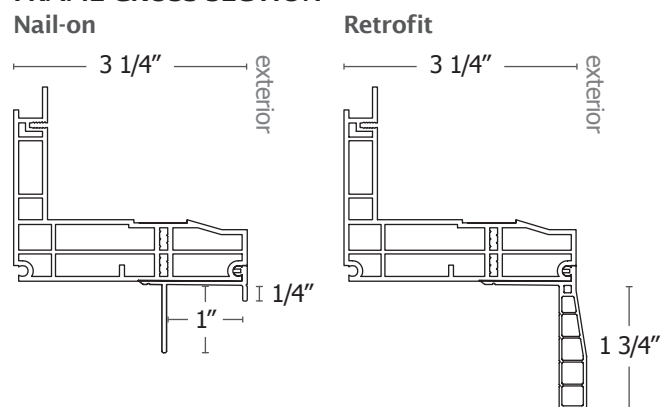

EFFICIENT DESIGN

Multichambered 3-1/4" frame provides increased strength and energy efficiency.

SEAMLESS APPLICATIONS

Attached nail fin with stucco key, attached dual-wall flush fin, and self-adhesive sloped sill adapter available.

PREPARE FOR AN EMERGENCY

Egress window sizes and tempered glass available (sizes may require available egress hinge).

ENHANCE BEAUTY & STYLE

Colonial, Marginal, Queen Anne and Valance grid patterns available with 5/8" flat or 1" sculptured grid.

ADD PRIVACY & BEAUTY

Patterned and tinted specialty glass available.

FRAME CROSS SECTION

FOLDING HANDLE PROFILE (top, side & extended side view)