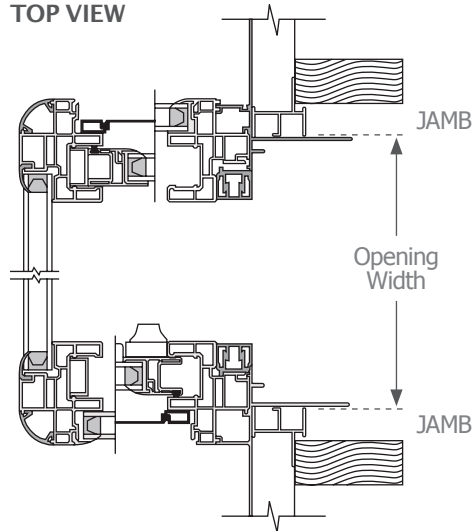

EASY-TO-USE SIDE VENTS

Single hung vents with self-locking latch and sash balances for fingertip control. (Operation will be limited for windows with a rough opening under 30" inches.)

ADJUSTABLE SHELF

Fully adjustable tempered glass shelf or aluminum Amplimesh shelf. Additional shelves available.

BOTTOM PAN

3/4" solid PVC bottom pan. Black bottom pan is standard on almond and tan windows.

INTERIOR TRIM

White interior trim kit included.

SUPPORT REQUIRED

- Support bracing is **STRONGLY** recommended on each end of window. Brackets are not included with under 5'0" width, but are available.
- Support bracing is **REQUIRED** on each end of window 5'0" width or greater. Brackets are included with 5'0" width or greater.

Retrofit Sizes

PART #	OPENING W x H
KR3030	Up to 36 x 36"
KR3040	Up to 36 x 48"
KR3050	Up to 36 x 60"
KR4030	Up to 48 x 36"
KR4040	Up to 48 x 48"
KR4050	Up to 48 x 60"
KR5030	Up to 60 x 36"
KR5040	Up to 60 x 48"
KR5050	Up to 60 x 60"
KR6030	Up to 72 x 36"
KR6040	Up to 72 x 48"
KR6050	Up to 72 x 60"

TOP VIEW

SIDE VIEW