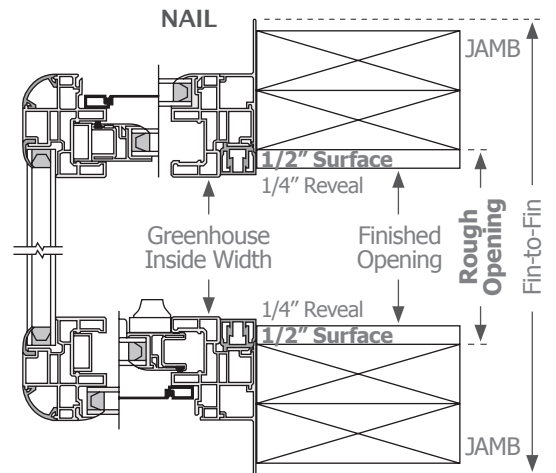

Vinyl Greenhouse Windows

KR & KI Series by Tru-Frame® // Fully Assembled

RETROFIT & NAIL-ON FRAME

The Clear Choice Is Crystal

MODERN STYLE

All rounded corners and frame.

WELDED VINYL FRAME

Fully welded vinyl sash and frame with extruded aluminum interior supports, top and bottom.

EXCEPTIONAL DESIGN

Retrofit installs like a traditional block frame unit, there is no stucco tear out to deal with. Extruded aluminum nailing fin integrated into the nail-on frame.

3/4" INSULATED GLASS UNITS

Includes LowE2 performance glass on top and annealed clear glass in front and sides.

EASY-TO-USE SIDE VENTS

Single hung vents with self-locking latch and sash balances for fingertip control. (Operation will be limited for windows with a rough opening under 30" inches.)

ADJUSTABLE SHELF

Fully adjustable tempered glass shelf or aluminum Amplimesh shelf. Additional shelves available.

BOTTOM PAN

3/4" solid PVC bottom pan. Black bottom pan is standard on almond and tan windows.

INTERIOR TRIM

White interior trim kit included.

SUPPORT REQUIRED

- Support bracing is **STRONGLY** recommended on each end of window. Brackets are not included with under 5'0" width, but are available.
- Support bracing is **REQUIRED** on each end of window 5'0" width or greater. Brackets are included with 5'0" width or greater.

Retro Sizes

PART #	OPENING UP TO
KR3030	36 x 36"
KR3040	36 x 48"
KR3050	36 x 60"
KR4030	48 x 36"
KR4040	48 x 48"
KR4050	48 x 60"
KR5030	60 x 36"
KR5040	60 x 48"
KR5050	60 x 60"
KR6030	72 x 36"
KR6040	72 x 48"
KR6050	72 x 60"

Nail Standard Sizes

PART #	ROUGH OPENING*
KI3030	36 x 36"
KI3040	36 x 48"
KI3050	36 x 60"
KI4030	48 x 36"
KI4040	48 x 48"
KI4050	48 x 60"
KI5030	60 x 36"
KI5040	60 x 48"
KI5050	60 x 60"
KI6030	72 x 36"
KI6040	72 x 48"
KI6050	72 x 60"