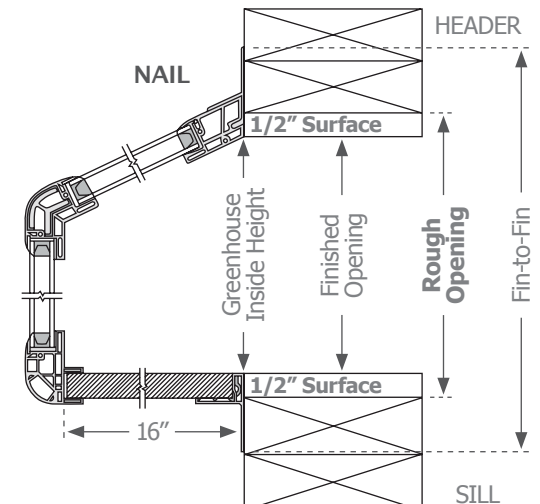

Includes LowE2 performance glass on top and annealed clear glass in front and sides.

EASY-TO-USE SIDE VENTS

Single hung vents with self-locking latch and sash balances for fingertip control. (Operation will be limited for windows with a rough opening under 30" inches.)

Std Nail Sizes

PART #	ROUGH OPENING*
KI3030	36 x 36"
KI3040	36 x 48"
KI3050	36 x 60"
KI4030	48 x 36"
KI4040	48 x 48"
KI4050	48 x 60"
KI5030	60 x 36"
KI5040	60 x 48"
KI5050	60 x 60"
KI6030	72 x 36"
KI6040	72 x 48"
KI6050	72 x 60"

*Note: 1" inch deducted from rough opening width and height for finished opening.

TOP VIEW

WARNING: Cancer and Reproductive Harm - www.P65Warnings.ca.gov

SUPPORT REQUIRED

- Support bracing is **STRONGLY** recommended on each end of window. Brackets are not included with under 5'0" width, but are available.
- Support bracing is **REQUIRED** on each end of window 5'0" width or greater. Brackets are included with 5'0" width or greater.

SIDE VIEW

crystalpacificwindow.com/download
REF-GH-082718 © CRYSTAL WINDOW & DOOR SYSTEMS

For informational purposes only. Subject to change without notice.