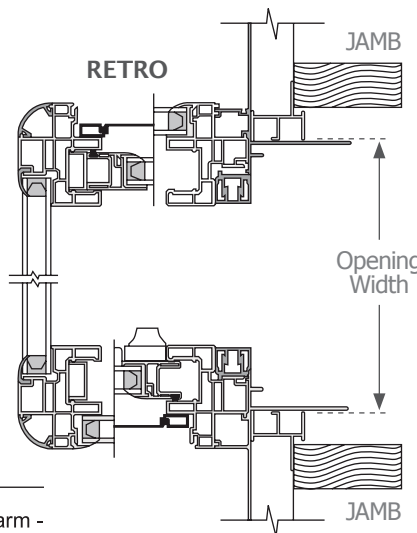

Includes LowE2 performance glass on top and annealed clear glass in front and sides.

EASY-TO-USE SIDE VENTS

Single hung vents with self-locking latch and sash balances for fingertip control. (Operation will be limited for windows with a rough opening under 30" inches.)

INTERIOR TRIM

White interior trim kit included.

Retro Sizes

PART #	OPENING UP TO
KR3030	36 x 36"
KR3040	36 x 48"
KR3050	36 x 60"
KR4030	48 x 36"
KR4040	48 x 48"
KR4050	48 x 60"
KR5030	60 x 36"
KR5040	60 x 48"
KR5050	60 x 60"
KR6030	72 x 36"
KR6040	72 x 48"
KR6050	72 x 60"

Std Nail Sizes

PART #	ROUGH OPENING*
KI3030	36 x 36"
KI3040	36 x 48"
KI3050	36 x 60"
KI4030	48 x 36"
KI4040	48 x 48"
KI4050	48 x 60"
KI5030	60 x 36"
KI5040	60 x 48"
KI5050	60 x 60"
KI6030	72 x 36"
KI6040	72 x 48"
KI6050	72 x 60"

*Note: 1" inch deducted from rough opening width and height for finished opening.

TOP VIEW

WARNING: Cancer and Reproductive Harm - www.P65Warnings.ca.gov

SUPPORT REQUIRED

- Support bracing is **STRONGLY** recommended on each end of window. Brackets are not included with under 5'0" width, but are available.
- Support bracing is **REQUIRED** on each end of window 5'0" width or greater. Brackets are included with 5'0" width or greater.