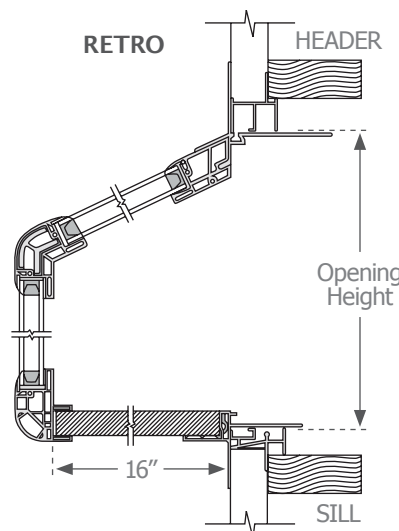

## Retro Sizes

PART #	OPENING UP TO
KR3030	36 x 36"
KR3040	36 x 48"
KR3050	36 x 60"
KR4030	48 x 36"
KR4040	48 x 48"
KR4050	48 x 60"
KR5030	60 x 36"
KR5040	60 x 48"
KR5050	60 x 60"
KR6030	72 x 36"
KR6040	72 x 48"
KR6050	72 x 60"

## Nail Standard Sizes

PART #	ROUGH OPENING*
KI3030	36 x 36"
KI3040	36 x 48"
KI3050	36 x 60"
KI4030	48 x 36"
KI4040	48 x 48"
KI4050	48 x 60"
KI5030	60 x 36"
KI5040	60 x 48"
KI5050	60 x 60"
KI6030	72 x 36"
KI6040	72 x 48"
KI6050	72 x 60"

## TOP VIEW

## SIDE VIEW