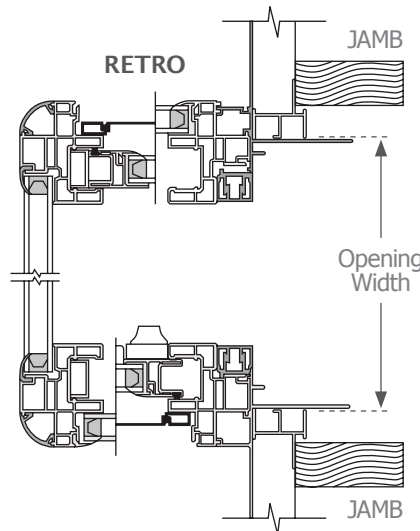

3/4" INSULATED GLASS UNITS

Includes LowE2 performance glass on top and annealed clear glass in front and sides.

EASY-TO-USE SIDE VENTS

Single hung vents with self-locking latch and sash balances for fingertip control. (Operation will be limited for windows with a rough opening under 30" inches.)

ADJUSTABLE SHELF

Fully adjustable tempered glass shelf or aluminum Amplimesh shelf. Additional shelves available.

BOTTOM PAN

3/4" solid PVC bottom pan. Black bottom pan is standard on almond and tan windows.

INTERIOR TRIM

White interior trim kit included.

SUPPORT REQUIRED

- Support bracing is **STRONGLY** recommended on each end of window. Brackets are not included with under 5'0" width, but are available.
- Support bracing is **REQUIRED** on each end of window 5'0" width or greater. Brackets are included with 5'0" width or greater.

Retro Sizes

PART #	OPENING UP TO
KR3030	36 x 36"
KR3040	36 x 48"
KR3050	36 x 60"
KR4030	48 x 36"
KR4040	48 x 48"
KR4050	48 x 60"
KR5030	60 x 36"
KR5040	60 x 48"
KR5050	60 x 60"
KR6030	72 x 36"
KR6040	72 x 48"
KR6050	72 x 60"

Nail Standard Sizes

PART #	ROUGH OPENING*
KI3030	36 x 36"
KI3040	36 x 48"
KI3050	36 x 60"
KI4030	48 x 36"
KI4040	48 x 48"
KI4050	48 x 60"
KI5030	60 x 36"
KI5040	60 x 48"
KI5050	60 x 60"
KI6030	72 x 36"
KI6040	72 x 48"
KI6050	72 x 60"

*When made, 1" inch deducted from rough opening width and height for finished opening.