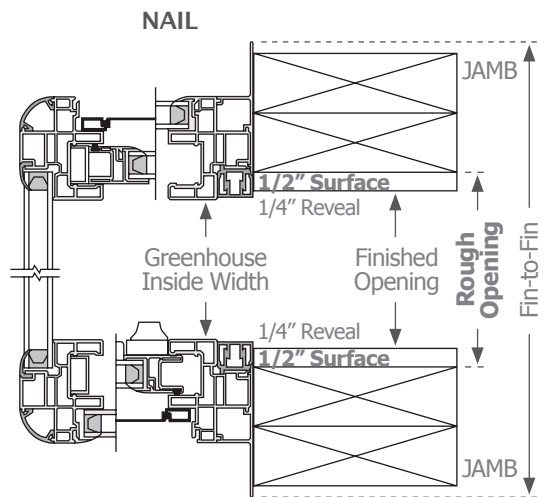

Greenhouse Windows

KR & KI Series by Tru-Frame® // Fully Assembled

VINYL RETROFIT & NAIL-ON FRAME

MODERN STYLE

All rounded corners and frame.

WELDED VINYL FRAME

Fully welded vinyl sash and frame with extruded aluminum interior supports, top and bottom.

EXCEPTIONAL DESIGN

Retrofit installs like a traditional block frame unit, there is no stucco tear out to deal with. Extruded aluminum nailing fin integrated into the nail-on frame.

3/4" INSULATED GLASS UNITS

Includes LowE2 performance glass on top and annealed clear glass in front and sides.

EASY-TO-USE SIDE VENTS

Single hung vents with self-locking latch and sash balances for fingertip control. (Operation will be limited for windows with a rough opening under 30" inches.)

ADJUSTABLE SHELF

Fully adjustable tempered glass shelf or aluminum Amplimesh shelf. Additional shelves available.

BOTTOM PAN

3/4" solid PVC bottom pan. Black bottom pan is standard on almond and tan windows.

INTERIOR TRIM

White interior trim kit included.

Retro Sizes

PART #	OPENING UP TO
KR3030	36 x 36"
KR3040	36 x 48"
KR3050	36 x 60"
KR4030	48 x 36"
KR4040	48 x 48"
KR4050	48 x 60"
KR5030	60 x 36"
KR5040	60 x 48"
KR5050	60 x 60"
KR6030	72 x 36"
KR6040	72 x 48"
KR6050	72 x 60"

Std Nail Sizes

PART #	ROUGH OPENING*
KI3030	36 x 36"
KI3040	36 x 48"
KI3050	36 x 60"
KI4030	48 x 36"
KI4040	48 x 48"
KI4050	48 x 60"
KI5030	60 x 36"
KI5040	60 x 48"
KI5050	60 x 60"
KI6030	72 x 36"
KI6040	72 x 48"
KI6050	72 x 60"

*Note: 1" inch deducted from rough opening width and height for finished opening.

TOP VIEW

WARNING: Cancer and Reproductive Harm - www.P65Warnings.ca.gov

SUPPORT REQUIRED