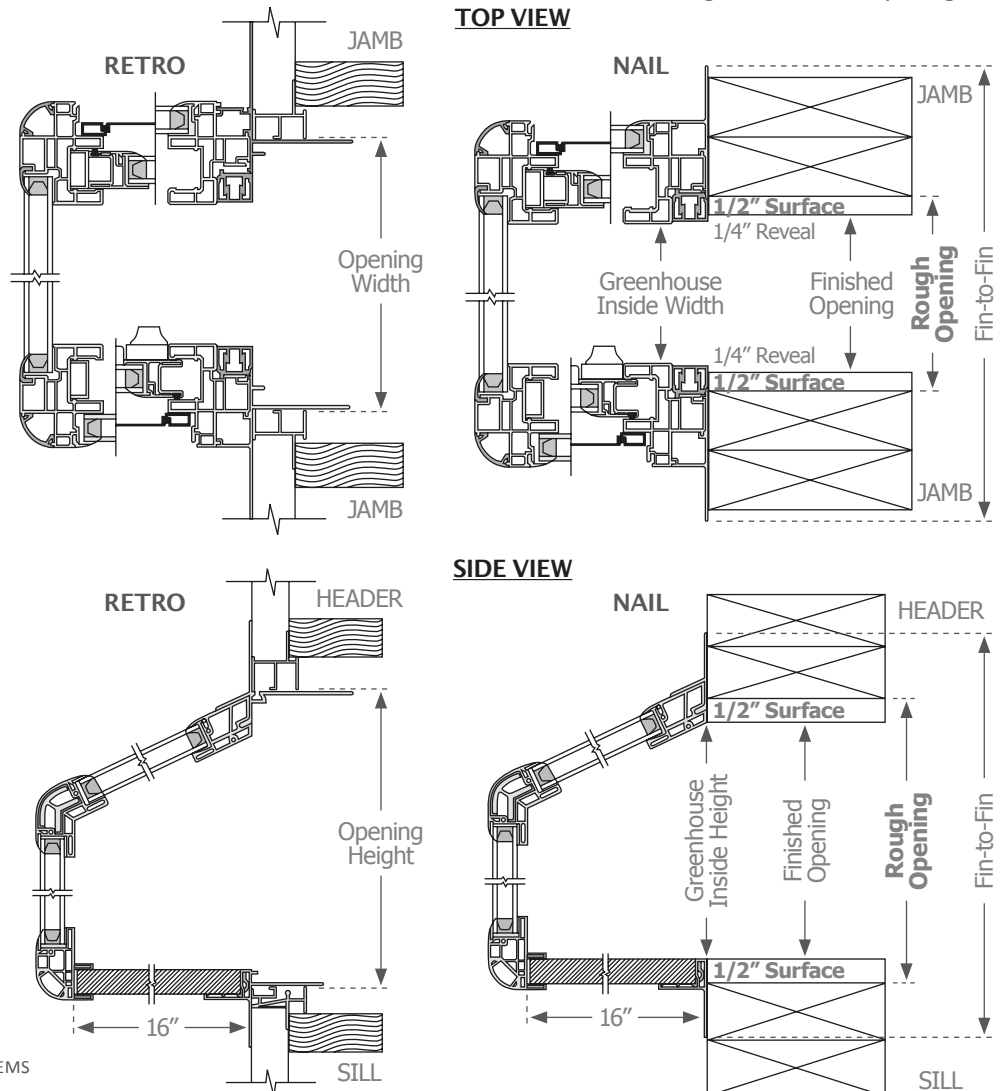

3/4" INSULATED GLASS UNITS

Includes LowE2 performance glass on top and annealed clear glass in front and sides.

EASY-TO-USE SIDE VENTS

Single hung vents with self-locking latch and sash balances for fingertip control. (Operation will be limited for windows with a rough opening under 30" inches.)

ADJUSTABLE SHELF

Fully adjustable tempered glass shelf or aluminum Amplimesh shelf. Additional shelves available.

BOTTOM PAN

3/4" solid PVC bottom pan. Black bottom pan is standard on almond and tan windows.

INTERIOR TRIM

White interior trim kit included.

SUPPORT REQUIRED

- Support bracing is **STRONGLY** recommended on each end of window. Brackets are not included with under 5'0" width, but are available.
- Support bracing is **REQUIRED** on each end of window 5'0" width or greater. Brackets are included with 5'0" width or greater.

Retro Sizes

PART #	OPENING UP TO
KR3030	36 x 36"
KR3040	36 x 48"
KR3050	36 x 60"
KR4030	48 x 36"
KR4040	48 x 48"
KR4050	48 x 60"
KR5030	60 x 36"
KR5040	60 x 48"
KR5050	60 x 60"
KR6030	72 x 36"
KR6040	72 x 48"
KR6050	72 x 60"

Std Nail Sizes

PART #	ROUGH OPENING*
KI3030	36 x 36"
KI3040	36 x 48"
KI3050	36 x 60"
KI4030	48 x 36"
KI4040	48 x 48"
KI4050	48 x 60"
KI5030	60 x 36"
KI5040	60 x 48"
KI5050	60 x 60"
KI6030	72 x 36"
KI6040	72 x 48"
KI6050	72 x 60"

*Note: 1" inch deducted from rough opening width and height for finished opening.

crystalpacificwindow.com/download

REF-GH-041318 © CRYSTAL WINDOW & DOOR SYSTEMS

For informational purposes only. Subject to change without notice.