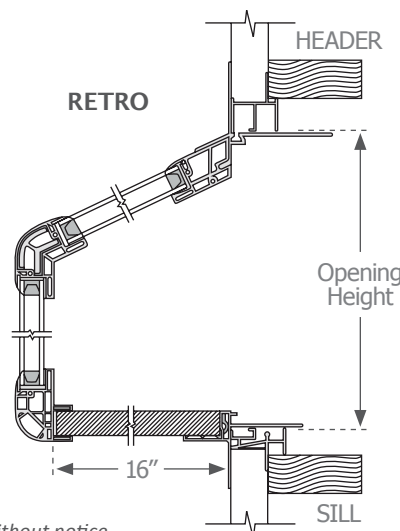

Includes LowE2 performance glass on top and annealed clear glass in front and sides.

EASY-TO-USE SIDE VENTS

Single hung vents with self-locking latch and sash balances for fingertip control. (Operation will be limited for windows with a rough opening under 30" inches.)

Std Nail Sizes

PART #	ROUGH OPENING*
KI3030	36 x 36"
KI3040	36 x 48"
KI3050	36 x 60"
KI4030	48 x 36"
KI4040	48 x 48"
KI4050	48 x 60"
KI5030	60 x 36"
KI5040	60 x 48"
KI5050	60 x 60"
KI6030	72 x 36"
KI6040	72 x 48"
KI6050	72 x 60"

*Note: 1" inch deducted from rough opening width and height for finished opening.

TOP VIEW

WARNING: Cancer and Reproductive Harm - www.P65Warnings.ca.gov

SUPPORT REQUIRED

- Support bracing is **STRONGLY** recommended on each end of window. Brackets are not included with under 5'0" width, but are available.
- Support bracing is **REQUIRED** on each end of window 5'0" width or greater. Brackets are included with 5'0" width or greater.

SIDE VIEW

crystalpacificwindow.com/download
REF-GH-082718 © CRYSTAL WINDOW & DOOR SYSTEMS

For informational purposes only. Subject to change without notice.