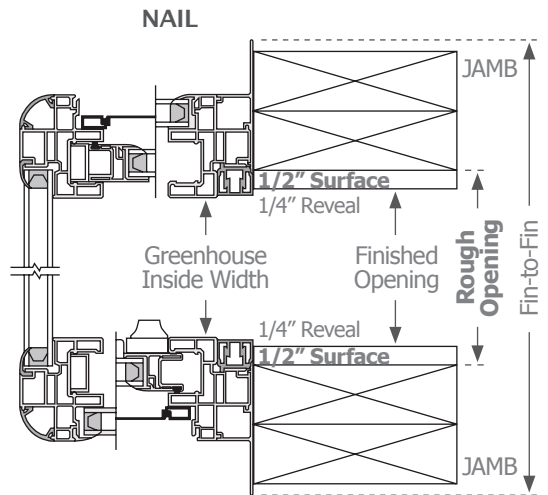

Greenhouse Windows

KR & KI Series by Tru-Frame® // Fully Assembled
VINYL RETROFIT & NAIL-ON FRAME

MODERN STYLE

All rounded corners and frame. Projection: 16 in.

WELDED VINYL FRAME

Fully welded vinyl sash and frame with extruded aluminum interior supports, top and bottom.

EXCEPTIONAL DESIGN

Retrofit installs like a traditional block frame unit, there is no stucco tear out to deal with. Extruded aluminum nailing fin integrated into the nail-on frame.

INSULATED GLASS UNITS (DUAL-PANE)

LowE2 performance glass on top and clear glass in front and sides. IG unit overall thickness: 0.75 in.

EASY-TO-USE SIDE VENTS

Single hung vents with self-locking latch and sash balances for fingertip control. Operation will be limited for windows with a rough opening under 30 in.

ADJUSTABLE SHELF

Fully adjustable tempered glass shelf or aluminum Amplimesh shelf. Additional shelves available.

SOLID BOTTOM PAN

White PVC is standard. Black is standard with almond and tan. Thickness: 0.75 in.

INTERIOR TRIM

White interior trim kit included.

Retro Sizes

PART #	OPENING UP TO
KR3030	36 x 36"
KR3040	36 x 48"
KR3050	36 x 60"
KR4030	48 x 36"
KR4040	48 x 48"
KR4050	48 x 60"
KR5030	60 x 36"
KR5040	60 x 48"
KR5050	60 x 60"
KR6030	72 x 36"
KR6040	72 x 48"
KR6050	72 x 60"

Standard Nail Sizes

PART #	ROUGH OPENING*
KI3030	36 x 36"
KI3040	36 x 48"
KI3050	36 x 60"
KI4030	48 x 36"
KI4040	48 x 48"
KI4050	48 x 60"
KI5030	60 x 36"
KI5040	60 x 48"
KI5050	60 x 60"
KI6030	72 x 36"
KI6040	72 x 48"
KI6050	72 x 60"

* Note: 1 inch deducted from rough opening width and height for finished opening.

TOP VIEW

WARNING: Cancer and Reproductive Harm - www.P65Warnings.ca.gov

WINDOW SUPPORT REQUIRED