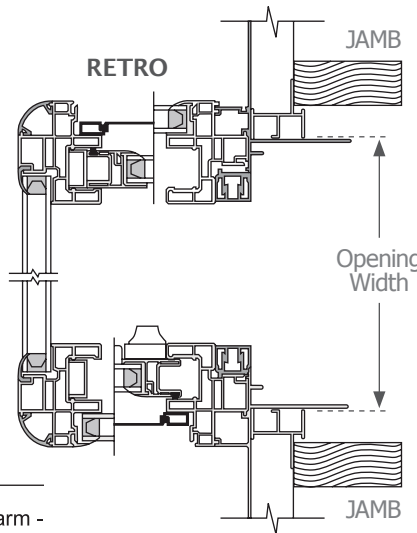

All rounded corners and frame. Projection: 16 in.

WELDED VINYL FRAME

Fully welded vinyl sash and frame with extruded aluminum interior supports, top and bottom.

EXCEPTIONAL DESIGN

Retrofit installs like a traditional block frame unit, there is no stucco tear out to deal with. Extruded aluminum nailing fin integrated into the nail-on frame.

INSULATED GLASS UNITS (DUAL-PANE)

LowE2 performance glass on top and clear glass in front and sides. IG unit overall thickness: 0.75 in.

EASY-TO-USE SIDE VENTS

Single hung vents with self-locking latch and sash balances for fingertip control. Operation will be limited for windows with a rough opening under 30 in.

ADJUSTABLE SHELF

Fully adjustable tempered glass shelf or aluminum Amplimesh shelf. Additional shelves available.

SOLID BOTTOM PAN

White PVC is standard. Black is standard with almond and tan. Thickness: 0.75 in.

INTERIOR TRIM

White interior trim kit included.

Retro Sizes

PART #	OPENING UP TO
KR3030	36 x 36"
KR3040	36 x 48"
KR3050	36 x 60"
KR4030	48 x 36"
KR4040	48 x 48"
KR4050	48 x 60"
KR5030	60 x 36"
KR5040	60 x 48"
KR5050	60 x 60"
KR6030	72 x 36"
KR6040	72 x 48"
KR6050	72 x 60"

Standard Nail Sizes

PART #	ROUGH OPENING*
KI3030	36 x 36"
KI3040	36 x 48"
KI3050	36 x 60"
KI4030	48 x 36"
KI4040	48 x 48"
KI4050	48 x 60"
KI5030	60 x 36"
KI5040	60 x 48"
KI5050	60 x 60"
KI6030	72 x 36"
KI6040	72 x 48"
KI6050	72 x 60"

* Note: 1 inch deducted from rough opening width and height for finished opening.