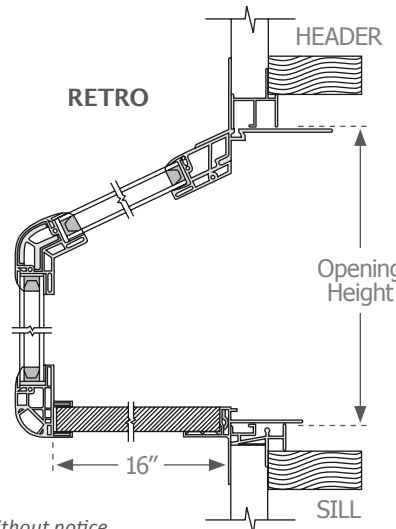

WINDOW SUPPORT REQUIRED

- Support bracing is **STRONGLY** recommended on each end.
- Support bracing is **REQUIRED** on each end if 5 feet wide or greater and two brackets are included.
- Brackets are not included if window is under 5 feet, but are available.