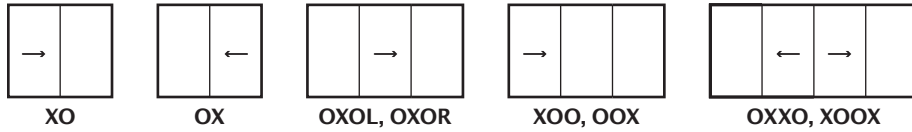

Viewed from the outside.

The Clear Choice Is Crystal

Buena Vista Vinyl Sliding Doors

Series 9000 // Replacement & New Construction Applications

2-3-4-PANEL SLIDING GLASS DOORS

QUALITY VINYL

15-point inspection program for assurance.

EFFICIENT DESIGN

Multichambered 5 1/4" frame provides strength, energy efficiency, and efficient water drainage.

INTEGRAL FINIS

Choose nail-on frame with nail fin and stucco key, retrofit frame with dual-wall flush fin on three sides (fourth z-bar available) or block frame with no fins.

ENERGY-EFFICIENT GLASS

1" dual-pane unit with tempered glass and the high-performance Intercept® stainless-steel spacer system. Laminated glass available.

RELIABLE PERFORMANCE

Interlocking panels and weatherstripping guard against air and water infiltration.

DURABLE LOCKING

Dual-point lock and keeper engagement with "mushroom" heads. Keylock or keylock alike available.

SIMPLE USABILITY

End-adjustable dual rollers on a raised monorail track with a stainless steel cap. Includes adjustable aluminum screen door. CrystalView™ improved-visibility screen mesh available.

WARNING: Screens are not fall prevention devices. Please take proper precautions.

PERFORMANCE SUMMARY

PG: 25, 20 (> 96 x 96)
U-FACTOR: LE3/Ar (DS-DS) 0.30
SHGC: LE3/Ar (DS-DS) 0.22
U-FACTOR: LE3/Ar (DS-3/16) 0.30
SHGC: LE3/Ar (DS-3/16) 0.22
STC, OITC: (DS-DS) 28, 21
STC, OITC: (DS-3/16) 32, 26

CHOOSE WHITE OR CLAY

White standard. CrystalCoat™ exterior colors available.

INCREASE ENERGY EFFICIENCY

LowE3 performance glass with Argon gas available.

IMPROVE ACOUSTICAL PROPERTIES

Dissimilar glass units available.

UPGRADE HARDWARE

Stainless steel dual-point lock set and stainless steel end-adjustable dual rollers available.

ENHANCE BEAUTY & STYLE

Colonial, Marginal, Queen Anne and Valance grid patterns available with 5/8" flat or 1" sculptured grid.