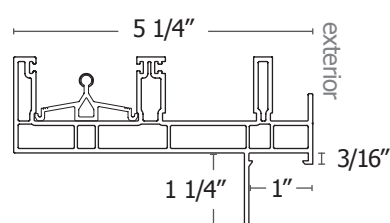

EFFICIENT DESIGN

Multichambered 5 1/4" frame provides strength, energy efficiency, and efficient water drainage.

INTEGRAL FINIS

Choose nail-on frame with nail fin and stucco key, retrofit frame with dual-wall flush fin on three sides (fourth z-bar available) or block frame with no fins.

UPGRADE HARDWARE

Stainless steel dual-point lock set and stainless steel end-adjustable dual rollers available.

ENHANCE BEAUTY & STYLE

Colonial, Marginal, Queen Anne and Valance grid patterns available with 5/8" flat or 1" sculptured grid.

FRAME CROSS SECTION

Nail-on

Retrofit 4th z-bar shown

ROLLER PROFILE

HANDLE PROFILE

LowE3 / Argon
for Title 24

crystalpacifcwindow.com/download

REFBV031418 © CRYSTAL WINDOW & DOOR SYSTEMS