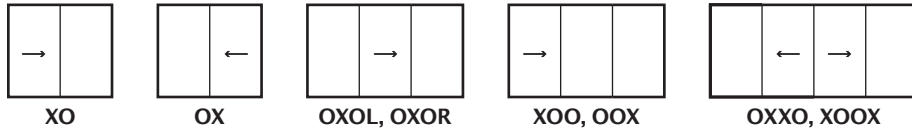

Viewed from exterior.

The Clear Choice Is Crystal

Buena Vista Vinyl Sliding Doors

Series 9000 // Replacement & New Construction Applications

2-3-4-PANEL SLIDING GLASS DOORS

QUALITY VINYL

15-point inspection program for assurance.

EFFICIENT DESIGN

Multichambered 5-1/4" frame provides strength, energy efficiency, and efficient water drainage.

INTEGRAL FINIS

Choose nail-on frame with nail fin and stucco key, retrofit frame with dual-wall flush fin on three sides (fourth z-bar available) or block frame with no fins.

ENERGY-EFFICIENT GLASS

1" dual-pane unit with tempered glass and the high-performance Intercept® spacer system with stainless steel. Laminated glass available.

RELIABLE PERFORMANCE

Interlocking panels and weatherstripping guard against air and water infiltration.

DURABLE LOCKING

Dual-point lock and keeper engagement with "mushroom" heads. Keylock or keylock alike available.

SIMPLE USABILITY

End-adjustable dual steel rollers on a raised monorail track with a stainless-steel cap. Includes adjustable aluminum screen door. CrystalView™ improved-visibility screen mesh available.

WARNING: Screens are not fall prevention devices. Please take proper precautions.

PERFORMANCE SUMMARY

PG: 25, 20 (> 96 x 96)
U-FACTOR: LE3/Ar (DS-DS) 0.30
SHGC: LE3/Ar (DS-DS) 0.22
U-FACTOR: LE3/Ar (DS-3/16) 0.30
SHGC: LE3/Ar (DS-3/16) 0.22
STC, OITC: (DS-DS) 28, 21
STC, OITC: (DS-3/16) 32, 26

CHOOSE WHITE OR CLAY

White standard. CrystalCoat™ exterior colors available.

INCREASE ENERGY EFFICIENCY

LowE3 performance glass with Argon gas available.

IMPROVE ACOUSTICAL PROPERTIES

Dissimilar glass units available.

UPGRADE HARDWARE

Stainless steel dual-point lock set and end-adjustable dual stainless steel rollers available.

ENHANCE BEAUTY & STYLE

Colonial, Marginal, Queen Anne and Valance grid patterns available with 5/8" flat or 1" sculptured grid.