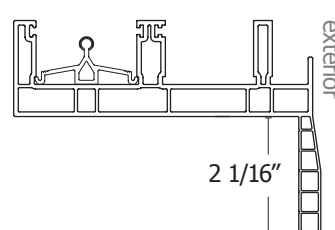

Viewed from the outside.

The Clear Choice Is Crystal

Buena Vista Vinyl Sliding Doors

Series 9000 // Replacement & New Construction Applications

2-3-4-PANEL SLIDING GLASS DOORS

QUALITY VINYL

15-point inspection program for assurance.

EFFICIENT DESIGN

Multichambered 5 1/4" frame provides strength, energy efficiency, and efficient water drainage.

INTEGRAL FINIS

Choose nail-on frame with nail fin and stucco key, retrofit frame with dual-wall flush fin on three sides (fourth z-bar available) or block frame with no fins.

ENERGY-EFFICIENT GLASS

1" dual-pane unit with tempered glass and the high-performance Intercept® stainless-steel spacer system. Laminated glass available.

RELIABLE PERFORMANCE

Interlocking panels and weatherstripping guard against air and water infiltration.

DURABLE LOCKING

Dual-point lock and keeper engagement with "mushroom" heads. Keylock or keylock alike available.

SIMPLE USABILITY

End-adjustable dual rollers on a raised monorail track with a stainless steel cap. Includes adjustable aluminum screen door. CrystalView™ improved-visibility screen mesh available.

WARNING: Screens are not fall prevention devices. Please take proper precautions.

PERFORMANCE SUMMARY

PG: 25, 20 (> 96 x 96)
U-FACTOR: LE3/Ar (DS-DS) 0.30
SHGC: LE3/Ar (DS-DS) 0.22
U-FACTOR: LE3/Ar (DS-3/16) 0.30
SHGC: LE3/Ar (DS-3/16) 0.22
STC, OITC: (DS-DS) 28, 21
STC, OITC: (DS-3/16) 32, 26

CHOOSE WHITE OR CLAY

White standard. CrystalCoat™ exterior colors available.

INCREASE ENERGY EFFICIENCY

LowE3 performance glass with Argon gas available.

IMPROVE ACOUSTICAL PROPERTIES

Dissimilar glass units available.

UPGRADE HARDWARE

Stainless steel dual-point lock set and stainless steel end-adjustable dual rollers available.