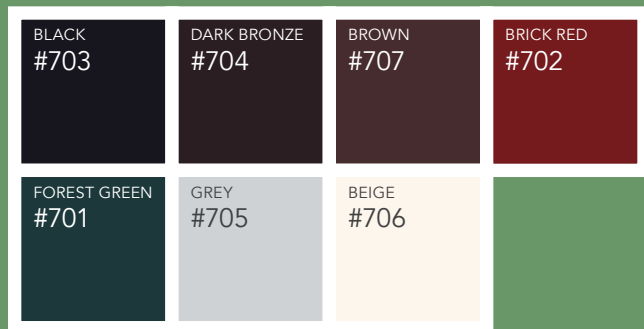

Compression Adjustability

Multipoint locking system with adjustable roller lock points. And concealed hinges with 3D adjustment – compression, height and lateral.

Colors

CHOOSE WHITE OR CRYSTALCOAT™

CrystalCoat™ is white interior with painted exterior, including grids, screens and other parts if applicable.

White is standard. Colors shown are not exact and may vary. Please see available color samples.

Handle Finishes

CHOOSE WHITE, RUSTIC UMBER, SATIN NICKEL OR BRUSHED CHROME

White is standard. Sidelites white only. Actual finishes may vary. Keylock and thumbturn included.