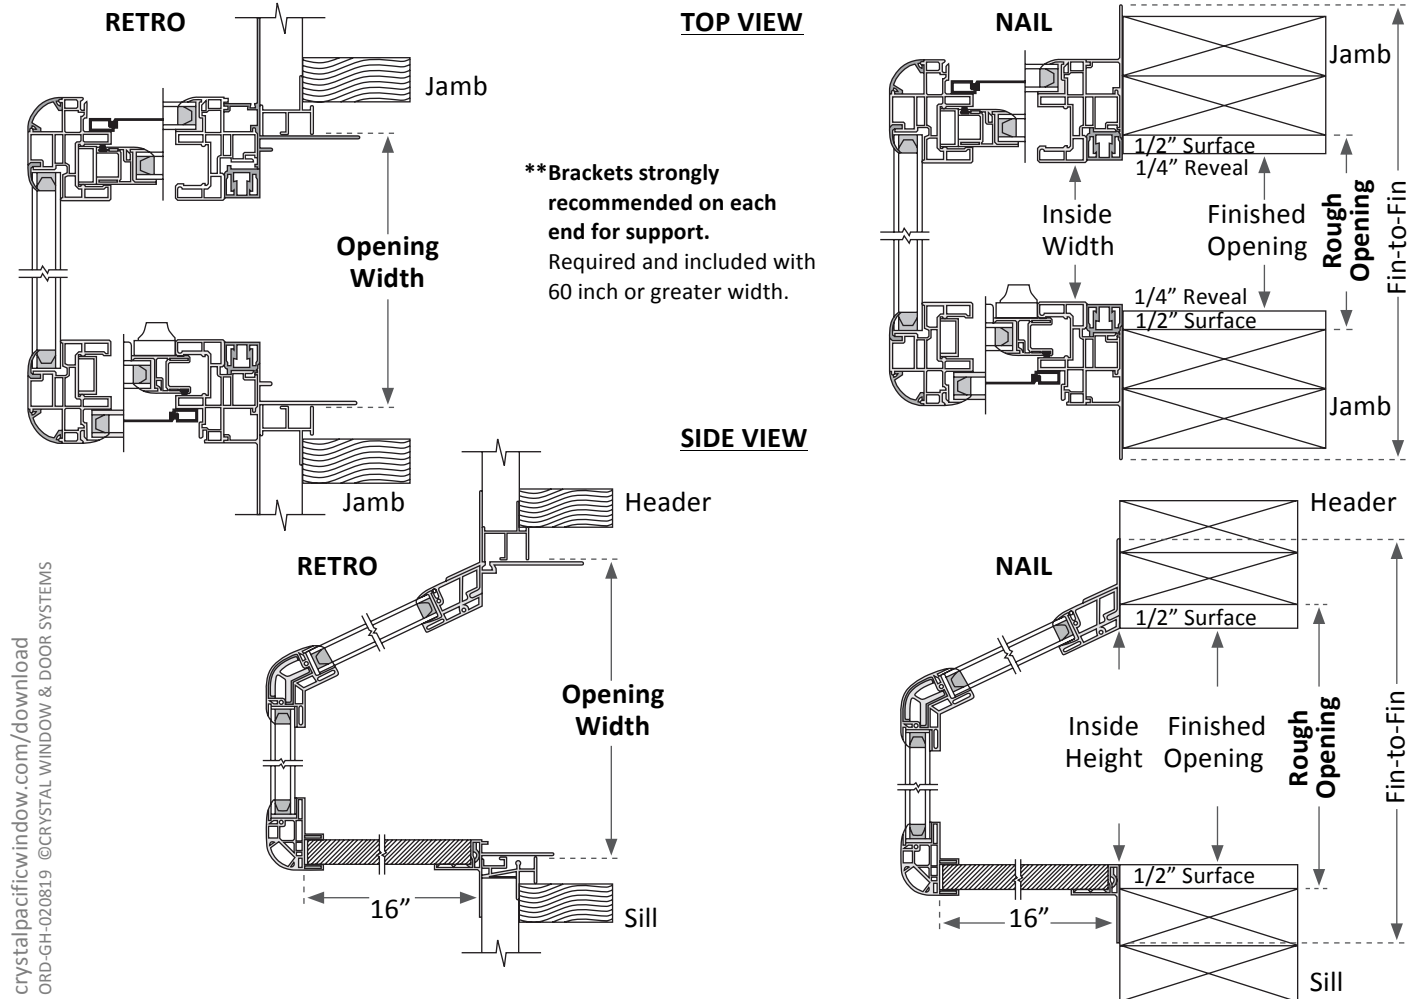

Vinyl Greenhouse Windows

KR & KI Series by Tru-Frame® // Fully Assembled
RETROFIT & NAIL-ON FRAME

DATE: _____ ☐ Quote ☐ Order***

DEALER: _____

PO: _____ Page ___ of ___

1. **QUANTITY (SAME SPECS):** _____
2. **GLAZING (INSULATED ONLY):**
   ☐ **Standard** (LowE2 top, clear front and sides)
   ☐ **Tempered Glass** (Add'l cost. All panels only.)
3. **FRAME COLOR (CHOOSE ONE):**
   ☐ **White** (Standard) ☐ **Almond** ☐ **Tan**
   ☐ **Other:** _____
4. **BRACKETS (ADD'L COST):** ☐ No ☐ Yes (if < 60")**

1. **FRAME DIMENSIONS:**
   ☐ **Retro Opening** or ☐ **Nail Standard (Rough)***
   Width _____ Height _____
   *1" inch deducted from rough opening width and height.
   ☐ **Special Nail Size** (Refer to 'Nail' diagram below)
   Choose one: ☐ Rough* ☐ Finished ☐ Inside
   Width _____ Height _____
   *1" inch deducted from rough opening width and height.
2. **SHELVES:**
   ☐ **One Tempered Glass Shelf** (Standard)
   ☐ **One Aluminum Amplimesh Shelf**
   ☐ **Additional Shelf** (Add'l cost)
   Additional Shelf Quantity: _____

*** I agree to pay in full, within terms, for specials built to the specs above. Specials are non-returnable.

X _____ DATE: _____

crystalpacificwindow.com/download
ORD-GH-020819 ©CRYSTAL WINDOW & DOOR SYSTEMS