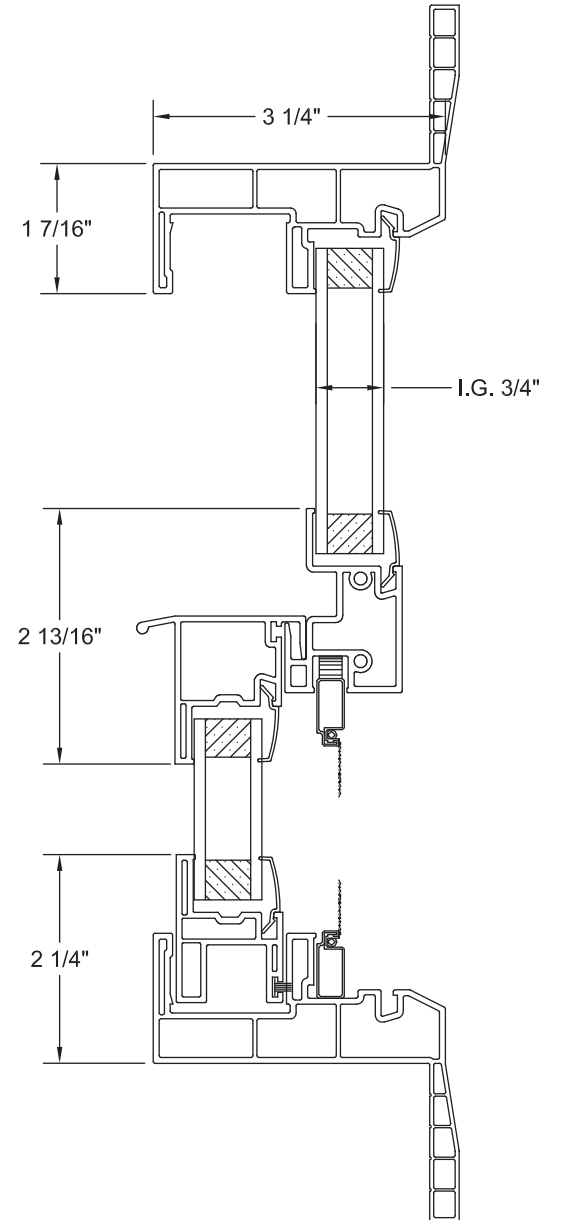

CRYSTALPACIFICWINDOW.COM/DOWNLOAD
DWGVXOXN083115 © 2017 CRYSTAL WINDOW & DOOR SYSTEMS

The Clear Choice Is Crystal

Vista SH Single Hung, Retrofit Frame
ASSEMBLY DRAWING

CRYSTALPACIFICWINDOW.COM/DOWNLOAD
DWGVSHR083115 © 2017 CRYSTAL WINDOW & DOOR SYSTEMS

The Clear Choice Is Crystal

Vista SH Single Hung, Nail-on Frame
ASSEMBLY DRAWING

CRYSTALPACIFICWINDOW.COM/DOWNLOAD
DWGVSHN083115 © 2017 CRYSTAL WINDOW & DOOR SYSTEMS

The Clear Choice Is Crystal

Vista PW Picture (Fixed) Window, Retrofit Frame
ASSEMBLY DRAWING