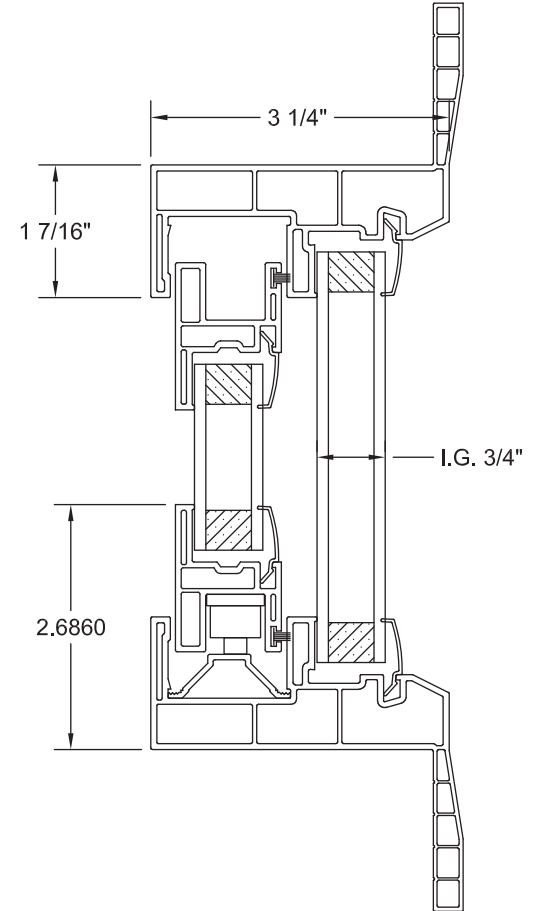

Vista OX Horizontal Slider, Retrofit Frame
ASSEMBLY DRAWING

CRYSTALPACIFICWINDOW.COM/DOWNLOAD
DWGVHSR083115 © 2017 CRYSTAL WINDOW & DOOR SYSTEMS

The Clear Choice Is Crystal

Vista OX Horizontal Slider, Block Frame
ASSEMBLY DRAWING