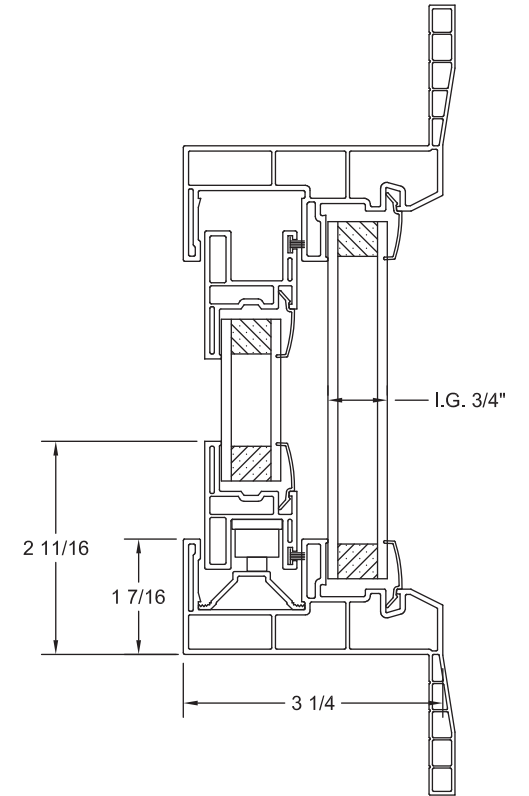

Vista XOX Horizontal Slider, Retrofit Frame
ASSEMBLY DRAWING

CRYSTALPACIFICWINDOW.COM/DOWNLOAD
DWGVXOXR083115 © 2017 CRYSTAL WINDOW & DOOR SYSTEMS

The Clear Choice Is Crystal