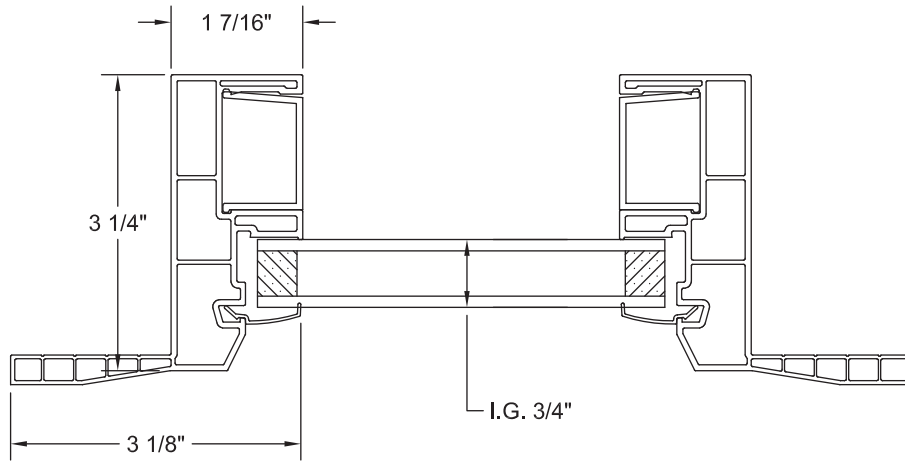

Vista PW Picture (Fixed) Window, Retrofit Frame
ASSEMBLY DRAWING

CRYSTALPACIFICWINDOW.COM/DOWNLOAD
DWGVPWR083115 © 2017 CRYSTAL WINDOW & DOOR SYSTEMS

The Clear Choice Is Crystal