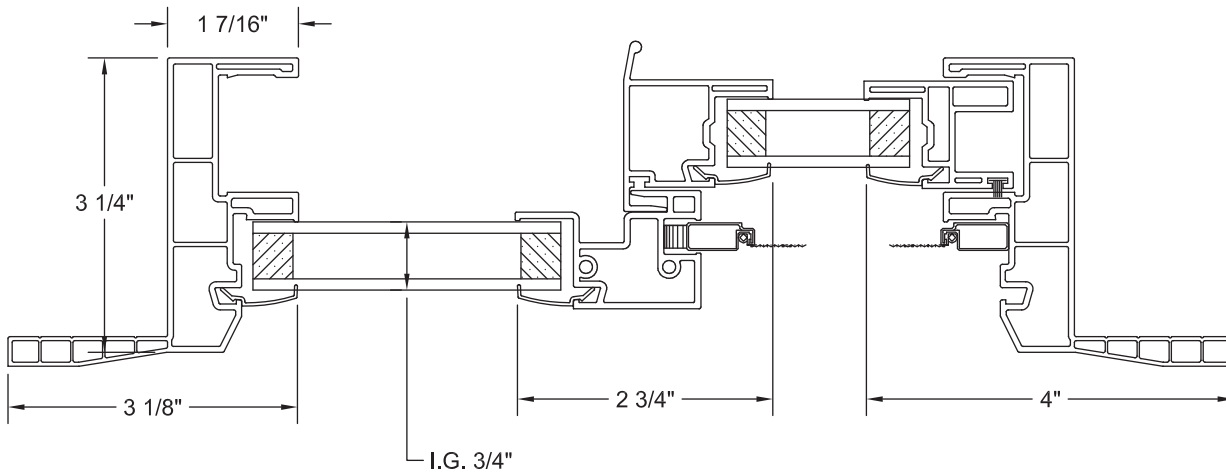

Vista OX Horizontal Slider, Retrofit Frame
ASSEMBLY DRAWING

CRYSTALPACIFICWINDOW.COM/DOWNLOAD
DWGVHSR083115 © 2017 CRYSTAL WINDOW & DOOR SYSTEMS

The Clear Choice Is Crystal

Vista OX Horizontal Slider, Block Frame
ASSEMBLY DRAWING