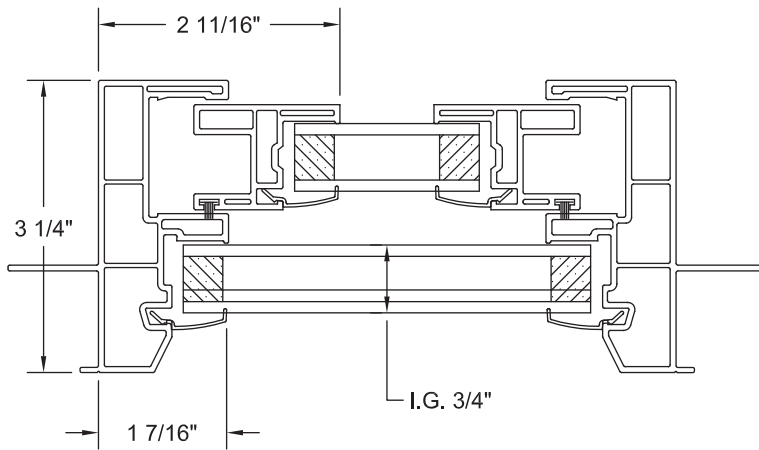

Vista SH Single Hung, Nail-on Frame
ASSEMBLY DRAWING

CRYSTALPACIFICWINDOW.COM/DOWNLOAD
DWGVSHN083115 © 2017 CRYSTAL WINDOW & DOOR SYSTEMS

The Clear Choice Is Crystal