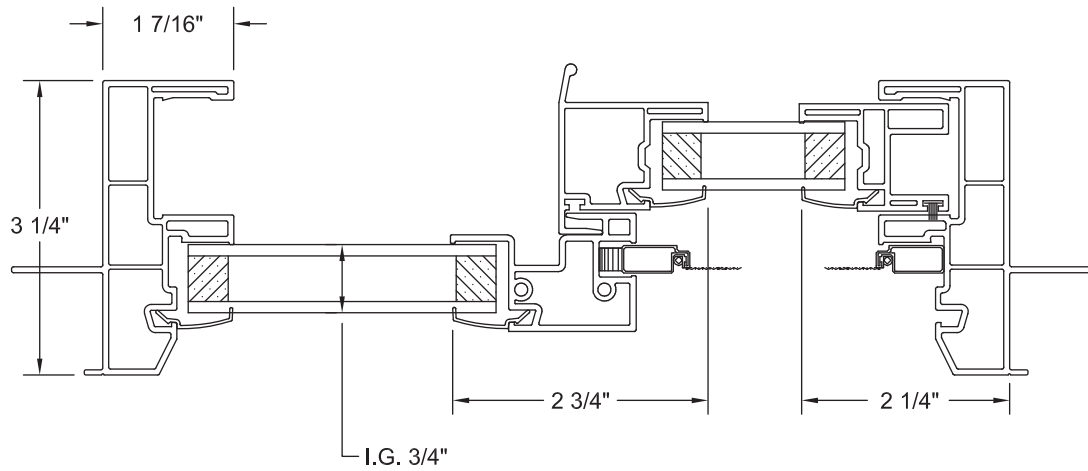

Vista OX Horizontal Slider, Nail-on Frame
ASSEMBLY DRAWING

CRYSTALPACIFICWINDOW.COM/DOWNLOAD
DWGVHSN083115 © 2017 CRYSTAL WINDOW & DOOR SYSTEMS

The Clear Choice Is Crystal