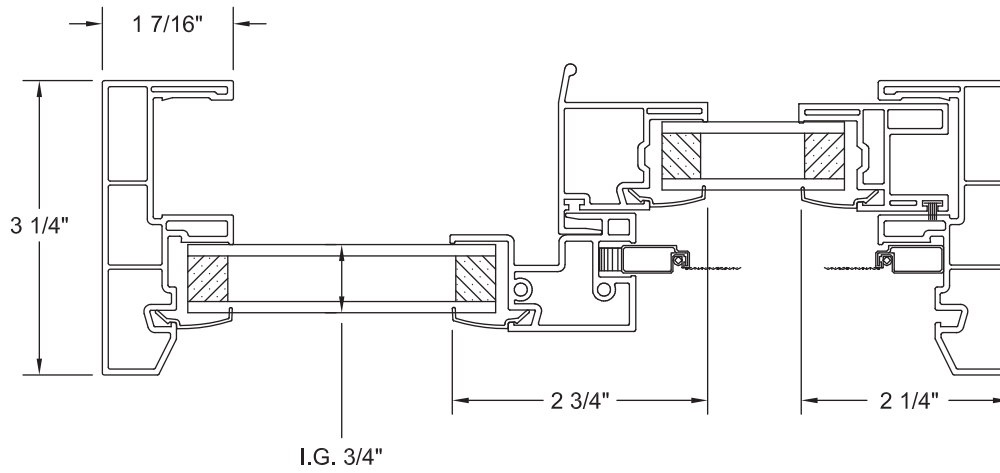

Vista OX Horizontal Slider, Block Frame
ASSEMBLY DRAWING

CRYSTALPACIFICWINDOW.COM/DOWNLOAD
DWGVHSB111215 © 2017 CRYSTAL WINDOW & DOOR SYSTEMS

The Clear Choice Is Crystal