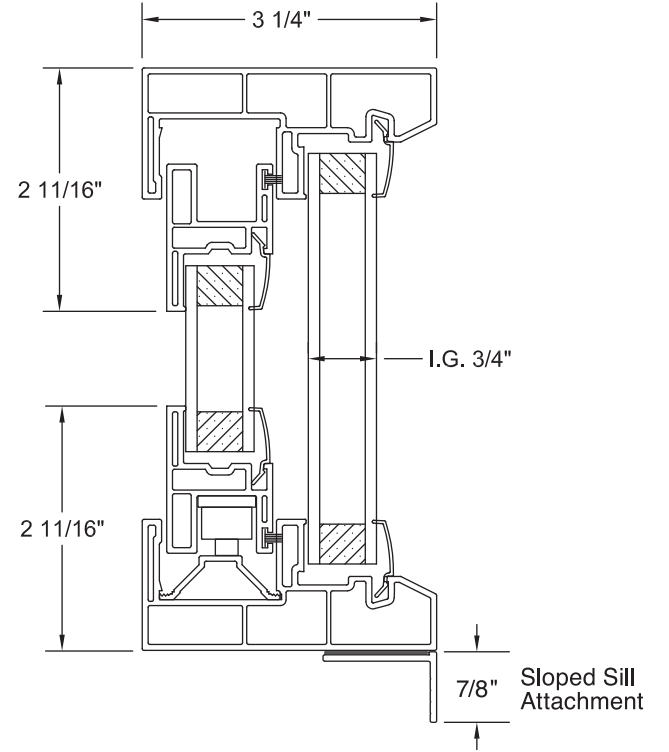

Vista OX Horizontal Slider, Block Frame
ASSEMBLY DRAWING

CRYSTALPACIFICWINDOW.COM/DOWNLOAD
DWGVHSB111215 © 2017 CRYSTAL WINDOW & DOOR SYSTEMS

The Clear Choice Is Crystal