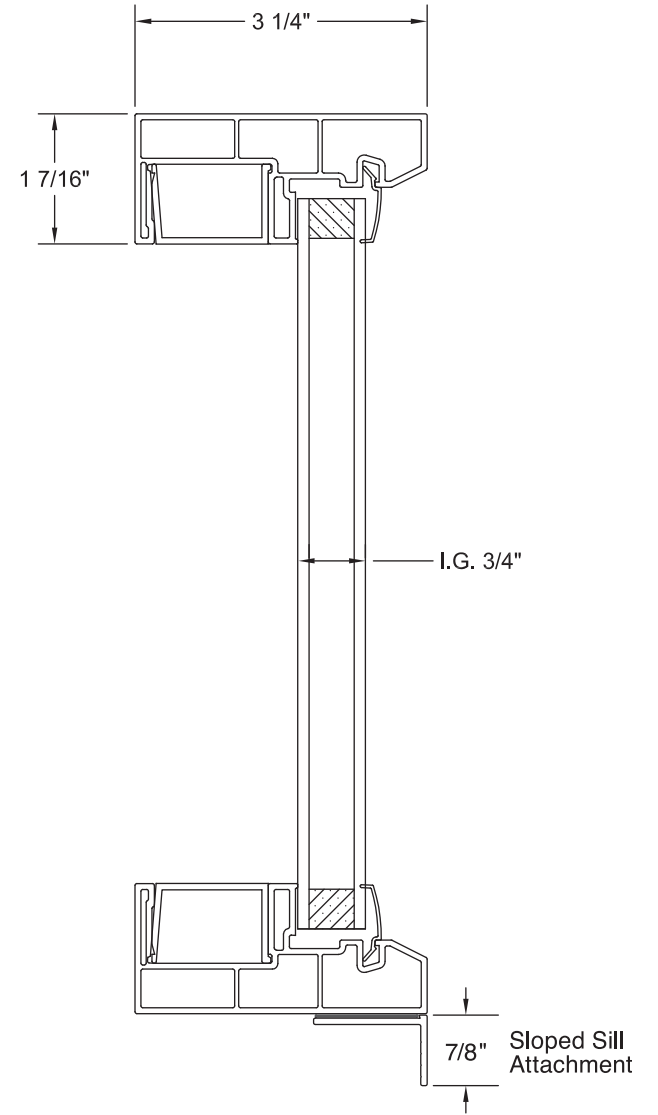

Vista PW Picture (Fixed) Window, Block Frame
ASSEMBLY DRAWING

CRYSTALPACIFICWINDOW.COM/DOWNLOAD
DWGVPWB101315 © 2017 CRYSTAL WINDOW & DOOR SYSTEMS

The Clear Choice Is Crystal