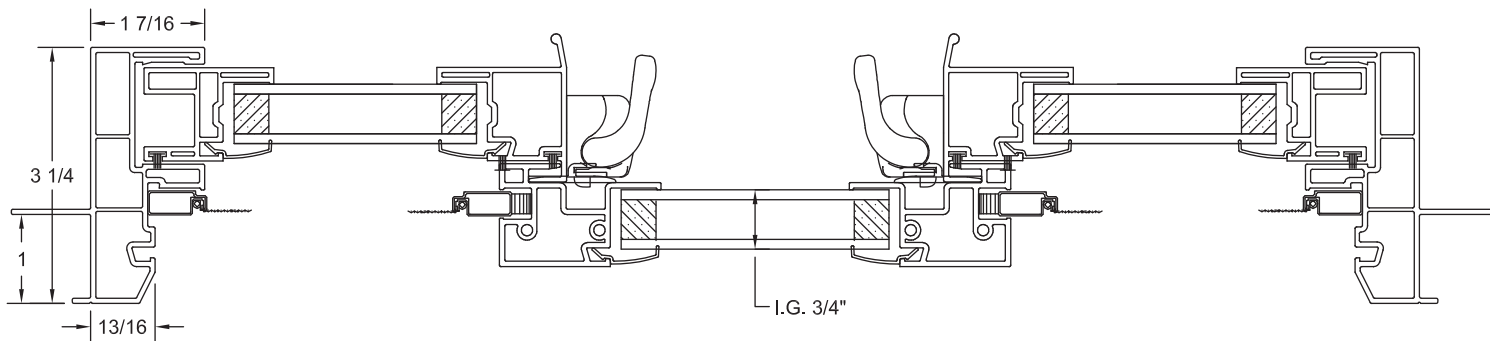

Vista XOX Horizontal Slider, Nail-on Frame
ASSEMBLY DRAWING

CRYSTALPACIFICWINDOW.COM/DOWNLOAD
DWGVXOXN083115 © 2017 CRYSTAL WINDOW & DOOR SYSTEMS

The Clear Choice Is Crystal