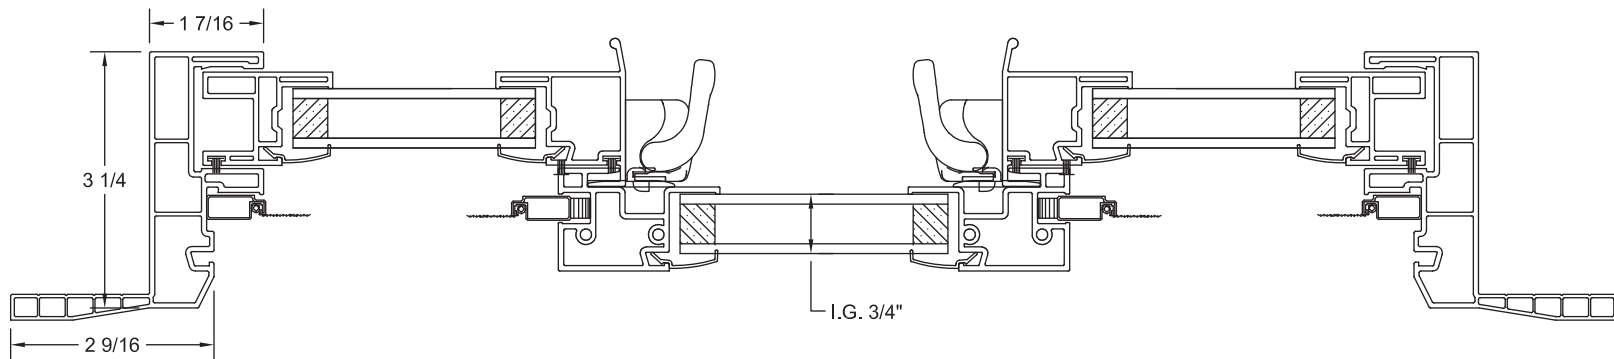

CRYSTALPACIFICWINDOW.COM/DOWNLOAD
DWGVHSB111215 © 2017 CRYSTAL WINDOW & DOOR SYSTEMS

The Clear Choice Is Crystal

Vista OX Horizontal Slider, Nail-on Frame
ASSEMBLY DRAWING

CRYSTALPACIFICWINDOW.COM/DOWNLOAD
DWGVHSN083115 © 2017 CRYSTAL WINDOW & DOOR SYSTEMS

The Clear Choice Is Crystal

Vista XOX Horizontal Slider, Retrofit Frame
ASSEMBLY DRAWING

CRYSTALPACIFICWINDOW.COM/DOWNLOAD
DWGVXOXR083115 © 2017 CRYSTAL WINDOW & DOOR SYSTEMS

The Clear Choice Is Crystal

Vista XOX Horizontal Slider, Nail-on Frame
ASSEMBLY DRAWING