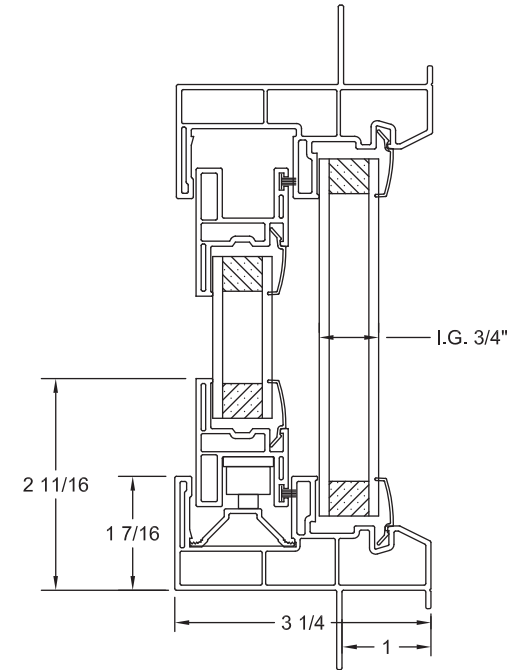

Vista XOX Horizontal Slider, Nail-on Frame
ASSEMBLY DRAWING

CRYSTALPACIFICWINDOW.COM/DOWNLOAD
DWGVXOXN083115 © 2017 CRYSTAL WINDOW & DOOR SYSTEMS

The Clear Choice Is Crystal