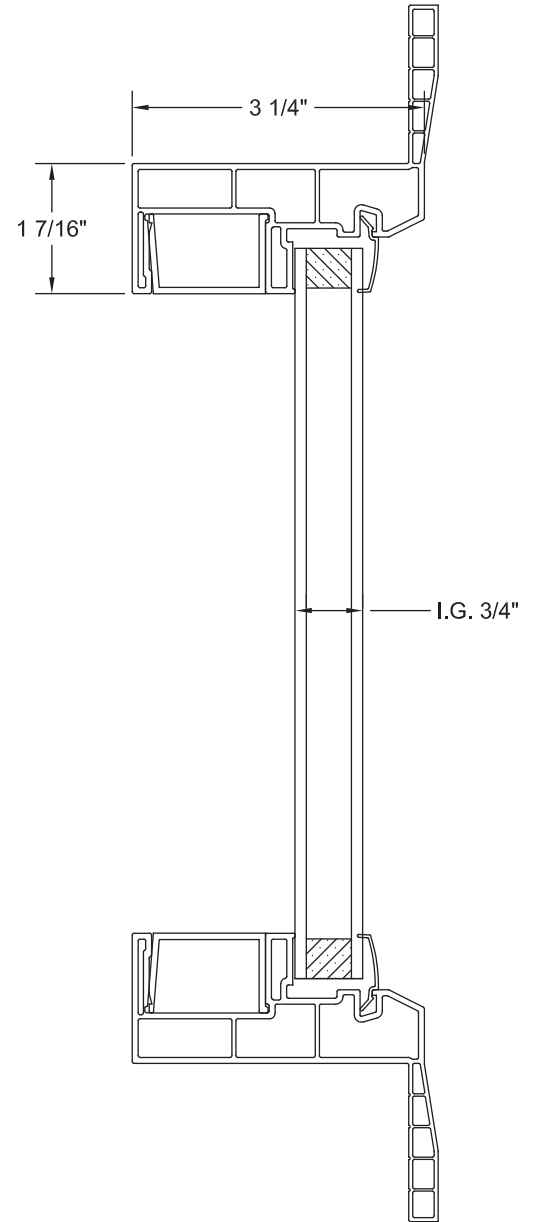

CRYSTALPACIFICWINDOW.COM/DOWNLOAD
DWGVXOXN083115 © 2017 CRYSTAL WINDOW & DOOR SYSTEMS

The Clear Choice Is Crystal

Vista SH Single Hung, Retrofit Frame
ASSEMBLY DRAWING

CRYSTALPACIFICWINDOW.COM/DOWNLOAD
DWGVSHR083115 © 2017 CRYSTAL WINDOW & DOOR SYSTEMS

The Clear Choice Is Crystal

Vista SH Single Hung, Nail-on Frame
ASSEMBLY DRAWING

CRYSTALPACIFICWINDOW.COM/DOWNLOAD
DWGVSHN083115 © 2017 CRYSTAL WINDOW & DOOR SYSTEMS

The Clear Choice Is Crystal

Vista PW Picture (Fixed) Window, Retrofit Frame
ASSEMBLY DRAWING

CRYSTALPACIFICWINDOW.COM/DOWNLOAD
DWGVPWR083115 © 2017 CRYSTAL WINDOW & DOOR SYSTEMS

The Clear Choice Is Crystal

Vista PW Picture (Fixed) Window, Block Frame
ASSEMBLY DRAWING

CRYSTALPACIFICWINDOW.COM/DOWNLOAD
DWGVPWB101315 © 2017 CRYSTAL WINDOW & DOOR SYSTEMS