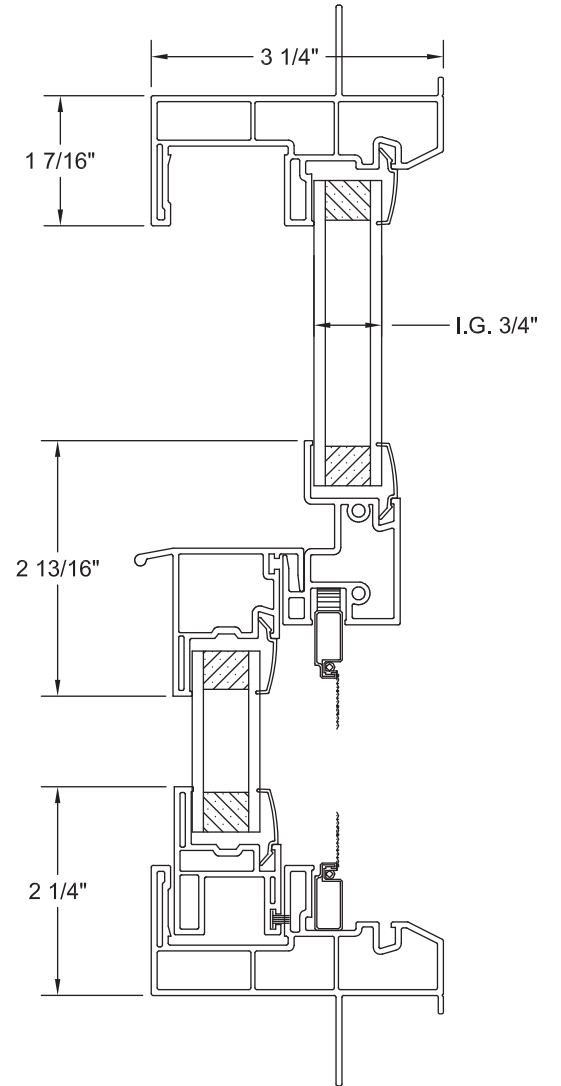

CRYSTALPACIFICWINDOW.COM/DOWNLOAD
DWGVXOXN083115 © 2017 CRYSTAL WINDOW & DOOR SYSTEMS

The Clear Choice Is Crystal

Vista SH Single Hung, Retrofit Frame
ASSEMBLY DRAWING

CRYSTALPACIFICWINDOW.COM/DOWNLOAD
DWGVSHR083115 © 2017 CRYSTAL WINDOW & DOOR SYSTEMS

The Clear Choice Is Crystal

Vista SH Single Hung, Nail-on Frame
ASSEMBLY DRAWING

CRYSTALPACIFICWINDOW.COM/DOWNLOAD
DWGVSHN083115 © 2017 CRYSTAL WINDOW & DOOR SYSTEMS

The Clear Choice Is Crystal

Vista PW Picture (Fixed) Window, Retrofit Frame
ASSEMBLY DRAWING