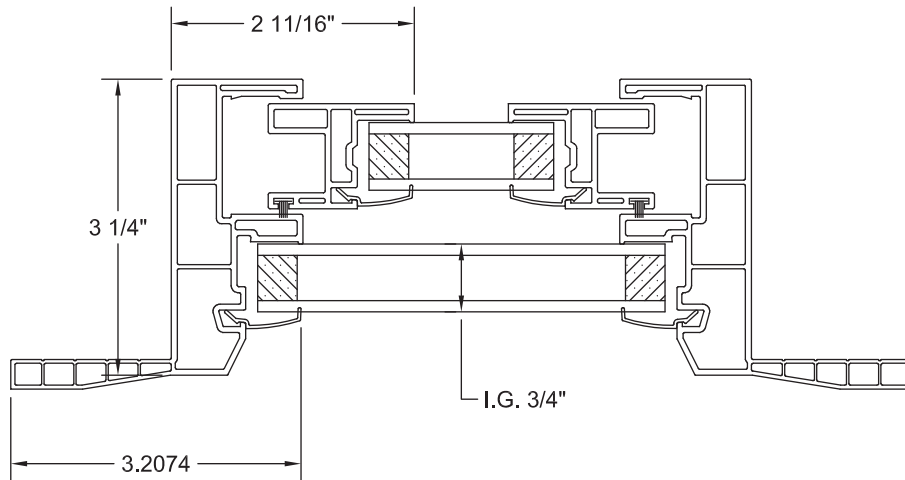

Vista SH Single Hung, Retrofit Frame
ASSEMBLY DRAWING

CRYSTALPACIFICWINDOW.COM/DOWNLOAD
DWGVSHR083115 © 2017 CRYSTAL WINDOW & DOOR SYSTEMS

The Clear Choice Is Crystal