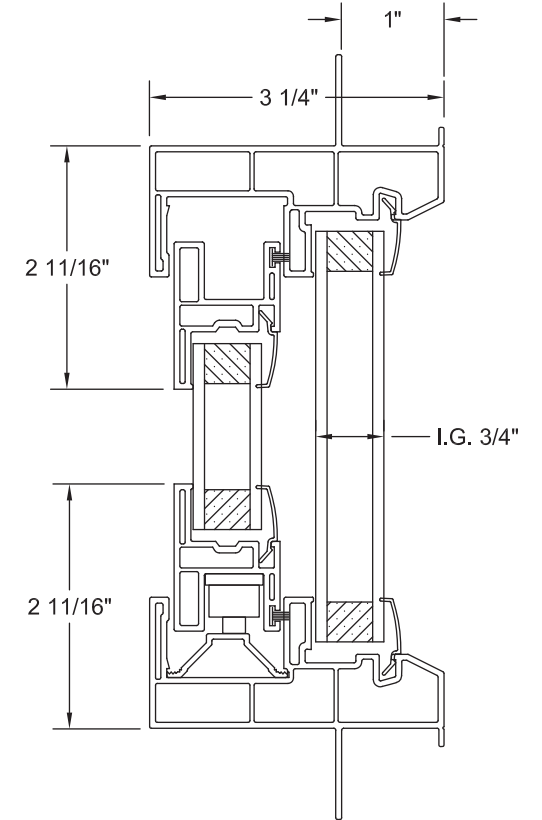

Vista OX Horizontal Slider, Nail-on Frame
ASSEMBLY DRAWING

CRYSTALPACIFICWINDOW.COM/DOWNLOAD
DWGVHSN083115 © 2017 CRYSTAL WINDOW & DOOR SYSTEMS

The Clear Choice Is Crystal