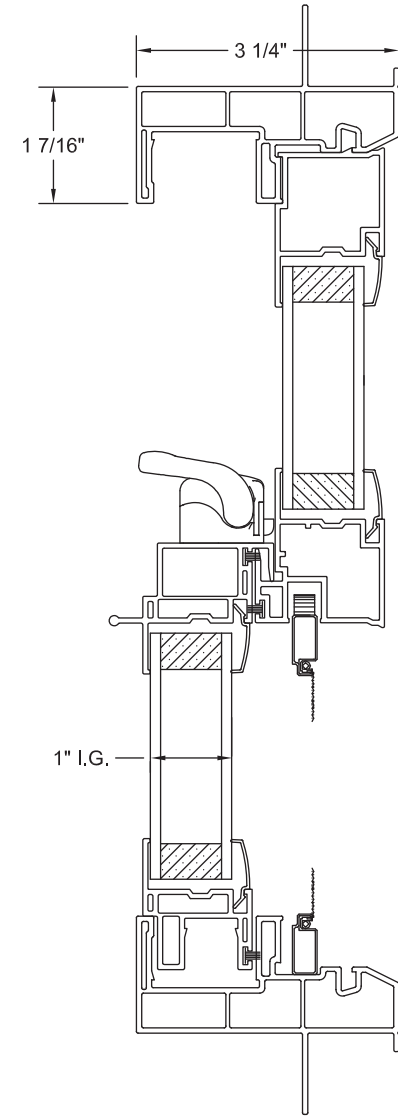

Vista PLUS SH Single Hung, Nail-on Frame
ASSEMBLY DRAWING

CRYSTALPACIFICWINDOW.COM/DOWNLOAD
DWGVPSHN083115 © 2017 CRYSTAL WINDOW & DOOR SYSTEMS

The Clear Choice Is Crystal