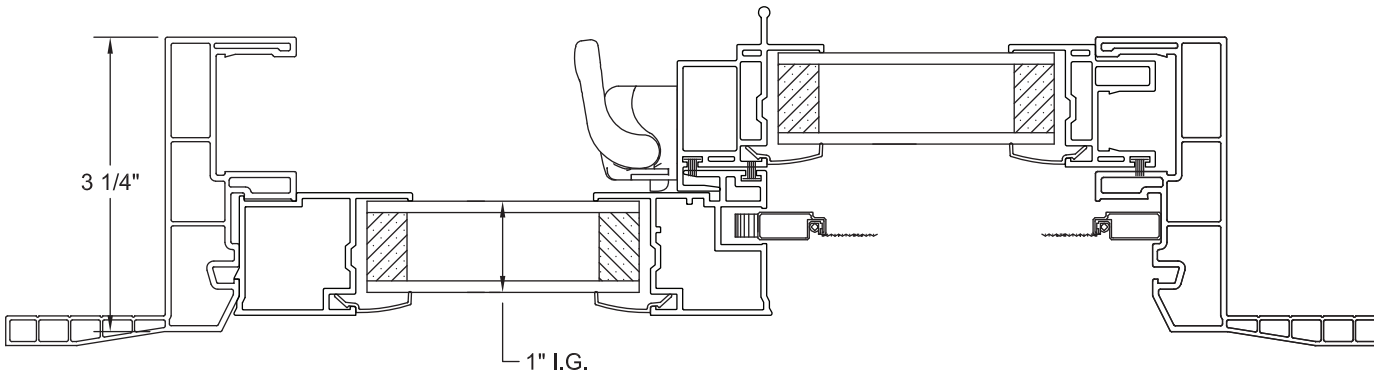

Vista PLUS OX Horizontal Slider, Retrofit Frame
ASSEMBLY DRAWING

CRYSTALPACIFICWINDOW.COM/DOWNLOAD
DWGVPHSR083115 © 2017 CRYSTAL WINDOW & DOOR SYSTEMS

The Clear Choice Is Crystal

Vista PLUS OX Horizontal Slider, Nail-on Frame
ASSEMBLY DRAWING