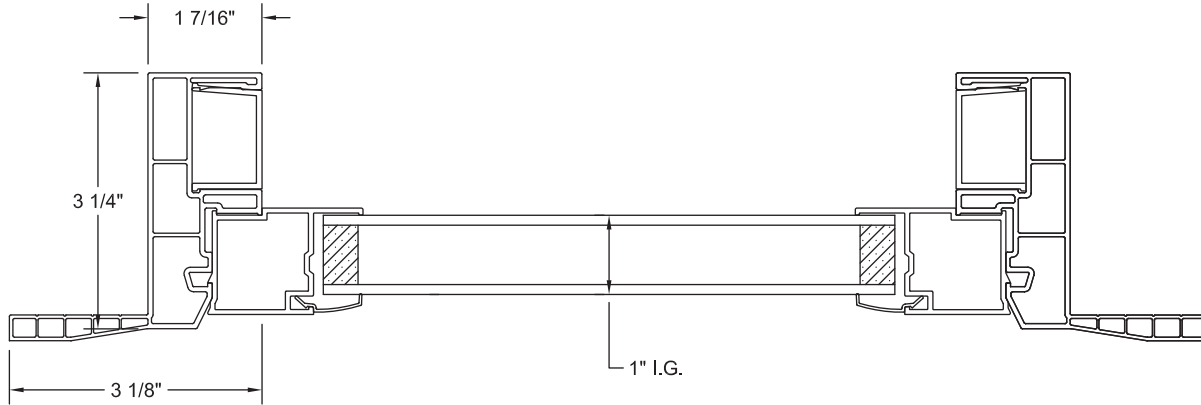

Vista PLUS PW Picture (Fixed) Window, Retrofit Frame
ASSEMBLY DRAWING

CRYSTALPACIFICWINDOW.COM/DOWNLOAD
DWGVPPWR083115 © 2017 CRYSTAL WINDOW & DOOR SYSTEMS

The Clear Choice Is Crystal