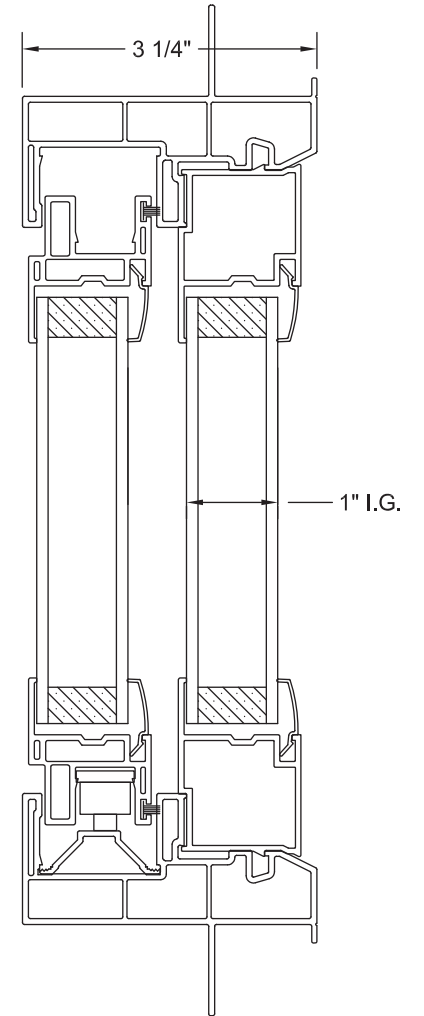

Vista PLUS OX Horizontal Slider, Nail-on Frame
ASSEMBLY DRAWING

CRYSTALPACIFICWINDOW.COM/DOWNLOAD
DWGVPHSN083115 © 2017 CRYSTAL WINDOW & DOOR SYSTEMS

The Clear Choice Is Crystal