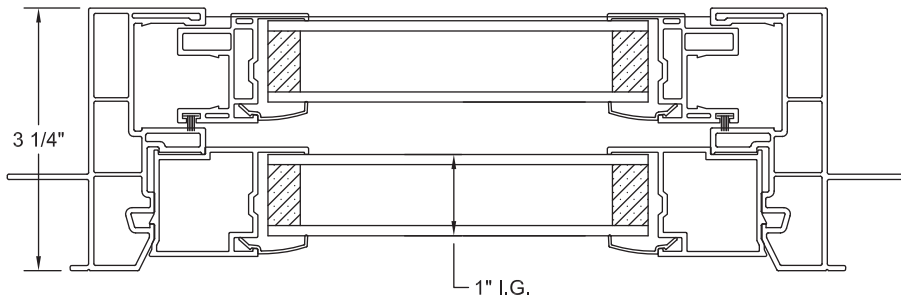

Vista PLUS SH Single Hung, Nail-on Frame
ASSEMBLY DRAWING

CRYSTALPACIFICWINDOW.COM/DOWNLOAD
DWGVPSHN083115 © 2017 CRYSTAL WINDOW & DOOR SYSTEMS

The Clear Choice Is Crystal