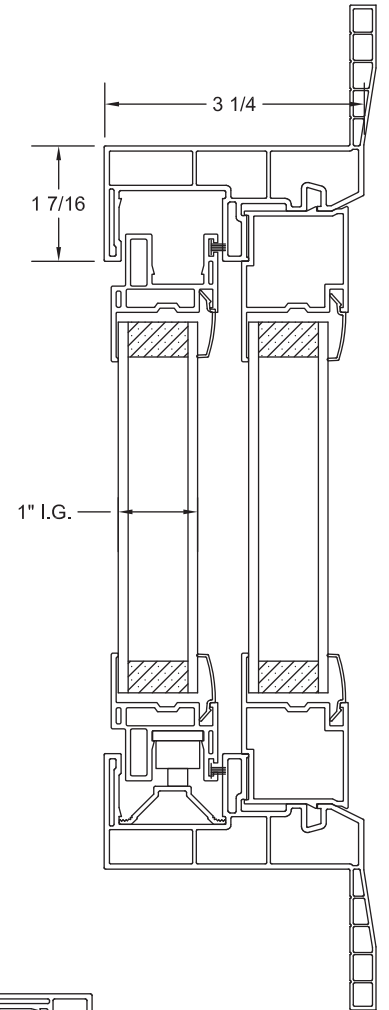

Vista PLUS OX Horizontal Slider, Retrofit Frame
ASSEMBLY DRAWING

CRYSTALPACIFICWINDOW.COM/DOWNLOAD
DWGVPHSR083115 © 2017 CRYSTAL WINDOW & DOOR SYSTEMS

The Clear Choice Is Crystal

Vista PLUS OX Horizontal Slider, Nail-on Frame
ASSEMBLY DRAWING

CRYSTALPACIFICWINDOW.COM/DOWNLOAD
DWGVPHSN083115 © 2017 CRYSTAL WINDOW & DOOR SYSTEMS

The Clear Choice Is Crystal

Vista PLUS XOX Horizontal Slider, Retrofit Frame
ASSEMBLY DRAWING

CRYSTALPACIFICWINDOW.COM/DOWNLOAD
DWGVPXOXR083115 © 2017 CRYSTAL WINDOW & DOOR SYSTEMS

The Clear Choice Is Crystal

Vista PLUS XOX Horizontal Slider, Nail-on Frame
ASSEMBLY DRAWING

CRYSTALPACIFICWINDOW.COM/DOWNLOAD
DWGVPXOXN083115 © 2017 CRYSTAL WINDOW & DOOR SYSTEMS

The Clear Choice Is Crystal

Vista PLUS SH Single Hung, Retrofit Frame
ASSEMBLY DRAWING

CRYSTALPACIFICWINDOW.COM/DOWNLOAD
DWGVPSHR083115 © 2017 CRYSTAL WINDOW & DOOR SYSTEMS

The Clear Choice Is Crystal

Vista PLUS SH Single Hung, Nail-on Frame
ASSEMBLY DRAWING