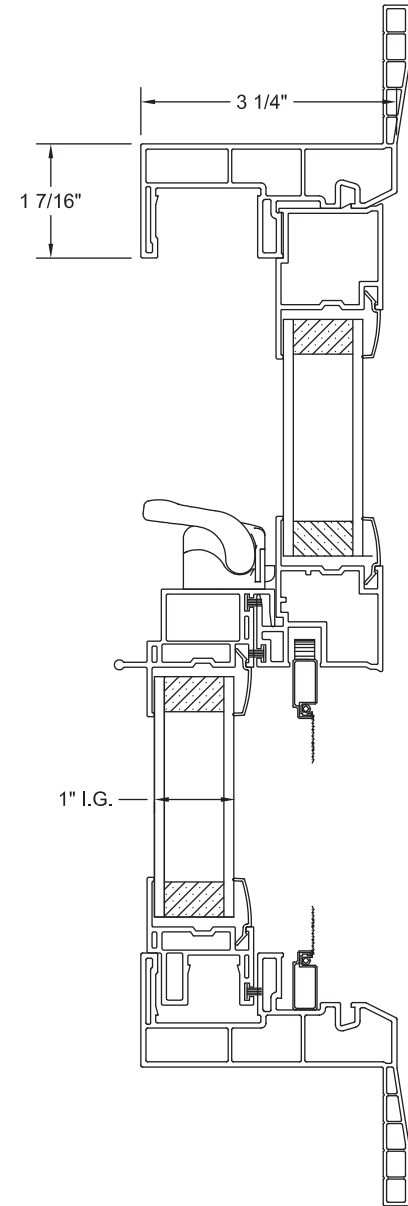

The Clear Choice Is Crystal

Vista PLUS XOX Horizontal Slider, Nail-on Frame
ASSEMBLY DRAWING

CRYSTALPACIFICWINDOW.COM/DOWNLOAD
DWGVPXOXN083115 © 2017 CRYSTAL WINDOW & DOOR SYSTEMS

The Clear Choice Is Crystal

Vista PLUS SH Single Hung, Retrofit Frame
ASSEMBLY DRAWING

CRYSTALPACIFICWINDOW.COM/DOWNLOAD
DWGVPSHR083115 © 2017 CRYSTAL WINDOW & DOOR SYSTEMS

The Clear Choice Is Crystal

Vista PLUS SH Single Hung, Nail-on Frame
ASSEMBLY DRAWING