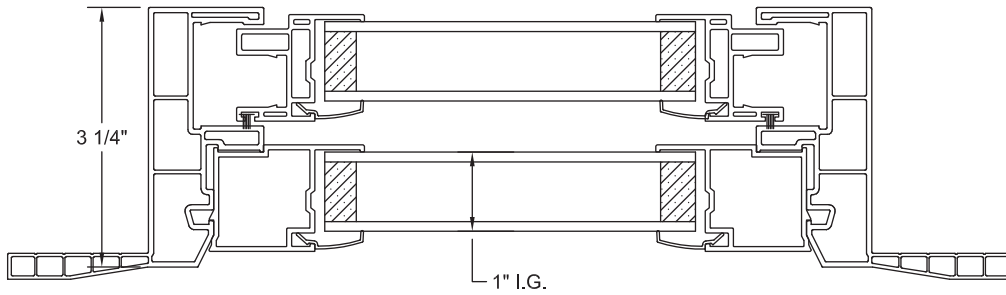

The Clear Choice Is Crystal

Vista PLUS XOX Horizontal Slider, Nail-on Frame
ASSEMBLY DRAWING

CRYSTALPACIFICWINDOW.COM/DOWNLOAD
DWGVPXOXN083115 © 2017 CRYSTAL WINDOW & DOOR SYSTEMS

The Clear Choice Is Crystal

Vista PLUS SH Single Hung, Retrofit Frame
ASSEMBLY DRAWING

CRYSTALPACIFICWINDOW.COM/DOWNLOAD
DWGVPSHR083115 © 2017 CRYSTAL WINDOW & DOOR SYSTEMS

The Clear Choice Is Crystal

Vista PLUS SH Single Hung, Nail-on Frame
ASSEMBLY DRAWING