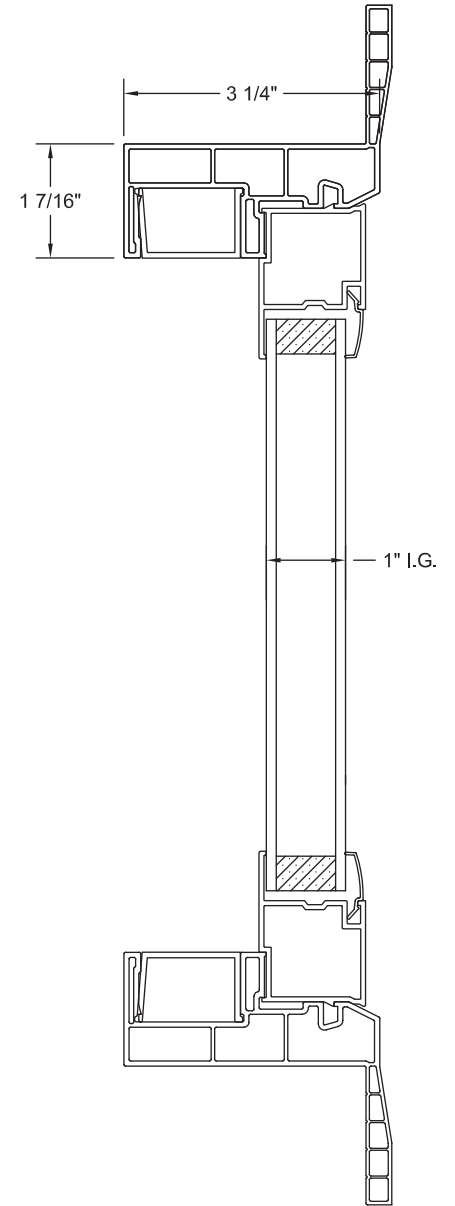

Vista PLUS SH Single Hung, Retrofit Frame
ASSEMBLY DRAWING

CRYSTALPACIFICWINDOW.COM/DOWNLOAD
DWGVPSHR083115 © 2017 CRYSTAL WINDOW & DOOR SYSTEMS

The Clear Choice Is Crystal

Vista PLUS SH Single Hung, Nail-on Frame
ASSEMBLY DRAWING

CRYSTALPACIFICWINDOW.COM/DOWNLOAD
DWGVPSHN083115 © 2017 CRYSTAL WINDOW & DOOR SYSTEMS

The Clear Choice Is Crystal

Vista PLUS PW Picture (Fixed) Window, Retrofit Frame
ASSEMBLY DRAWING

CRYSTALPACIFICWINDOW.COM/DOWNLOAD
DWGVPPWR083115 © 2017 CRYSTAL WINDOW & DOOR SYSTEMS

The Clear Choice Is Crystal

Vista PLUS PW Picture (Fixed) Window, Nail-on Frame
ASSEMBLY DRAWING

CRYSTALPACIFICWINDOW.COM/DOWNLOAD
DWGVPPWN083115 © 2017 CRYSTAL WINDOW & DOOR SYSTEMS

The Clear Choice Is Crystal