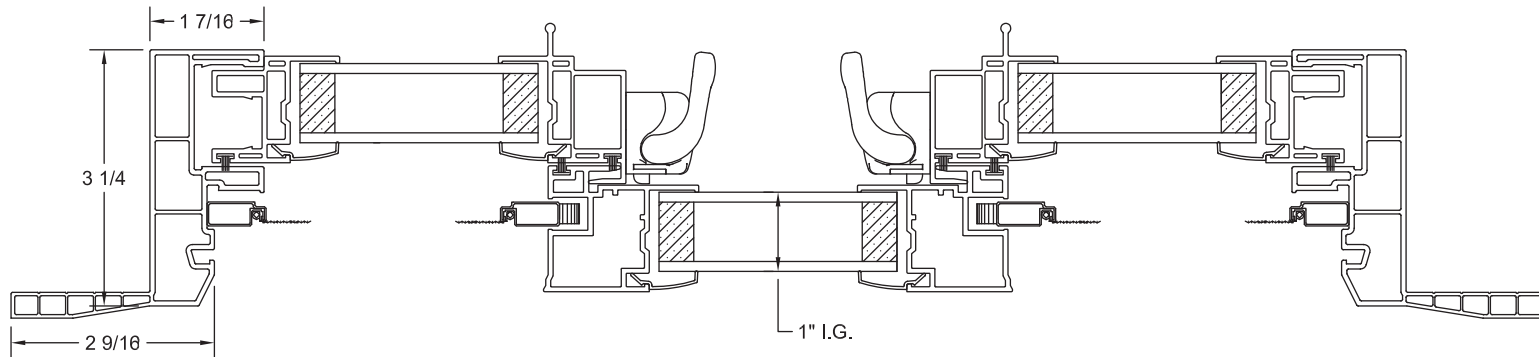

CRYSTALPACIFICWINDOW.COM/DOWNLOAD
DWGVPHSN083115 © 2017 CRYSTAL WINDOW & DOOR SYSTEMS

The Clear Choice Is Crystal

Vista PLUS XOX Horizontal Slider, Retrofit Frame
ASSEMBLY DRAWING

CRYSTALPACIFICWINDOW.COM/DOWNLOAD
DWGVPXOXR083115 © 2017 CRYSTAL WINDOW & DOOR SYSTEMS

The Clear Choice Is Crystal

Vista PLUS XOX Horizontal Slider, Nail-on Frame
ASSEMBLY DRAWING

CRYSTALPACIFICWINDOW.COM/DOWNLOAD
DWGVPXOXN083115 © 2017 CRYSTAL WINDOW & DOOR SYSTEMS

The Clear Choice Is Crystal