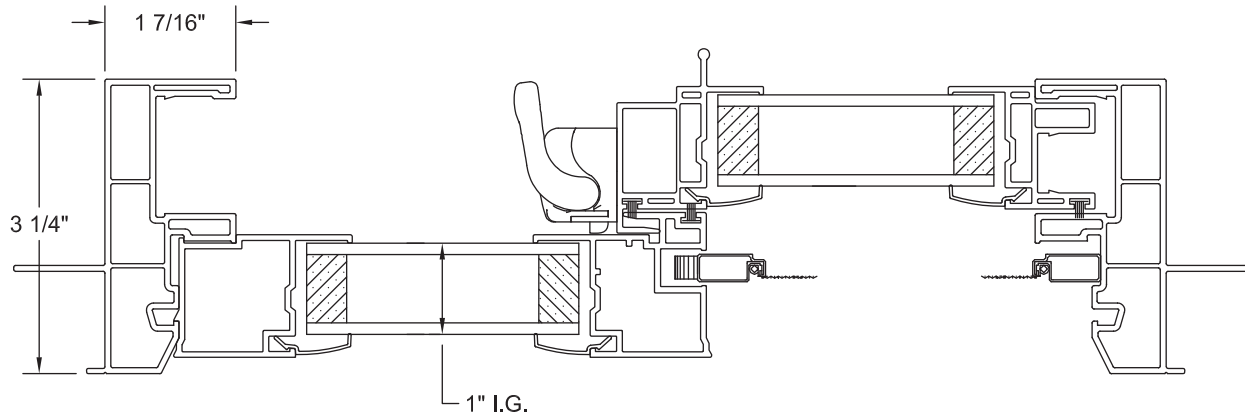

Vista PLUS OX Horizontal Slider, Nail-on Frame
ASSEMBLY DRAWING

CRYSTALPACIFICWINDOW.COM/DOWNLOAD
DWGVPHSN083115 © 2017 CRYSTAL WINDOW & DOOR SYSTEMS

The Clear Choice Is Crystal