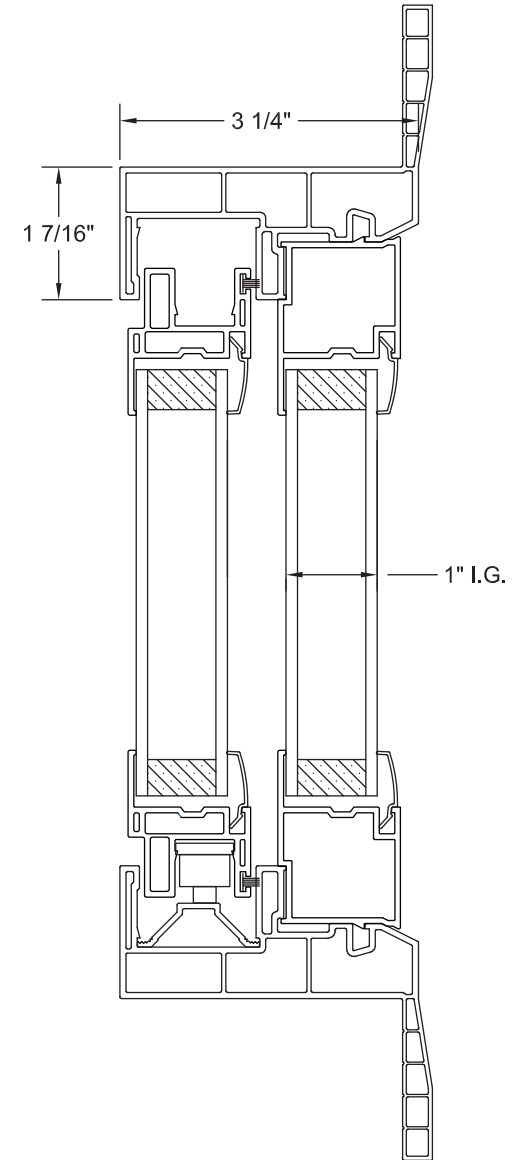

Vista PLUS OX Horizontal Slider, Retrofit Frame
ASSEMBLY DRAWING

CRYSTALPACIFICWINDOW.COM/DOWNLOAD
DWGVPHSR083115 © 2017 CRYSTAL WINDOW & DOOR SYSTEMS

The Clear Choice Is Crystal

Vista PLUS OX Horizontal Slider, Nail-on Frame
ASSEMBLY DRAWING