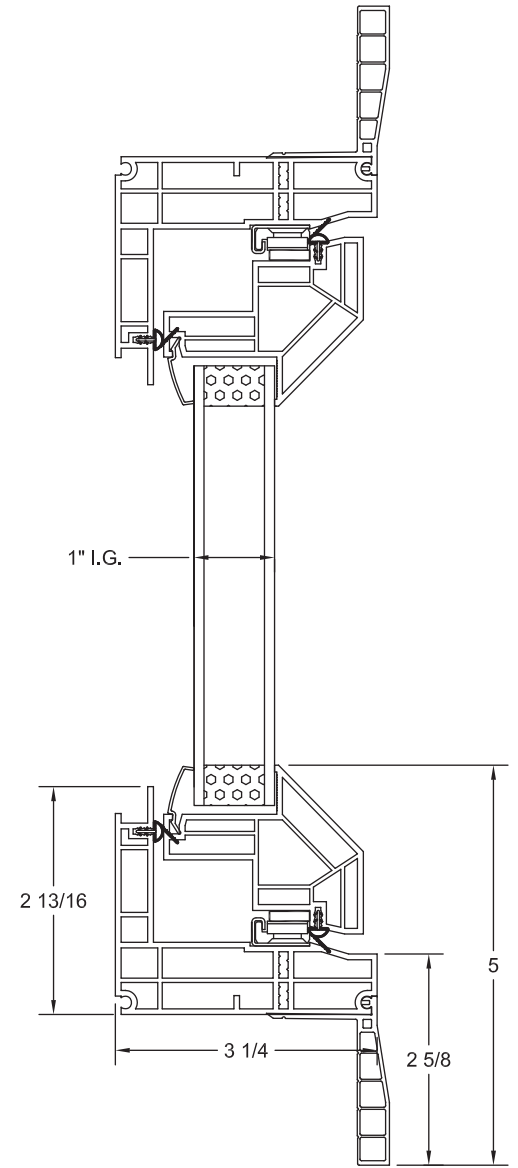

**Vista PLUS Casement, Retrofit Frame**  
ASSEMBLY DRAWING

CRYSTALPACIFICWINDOW.COM/DOWNLOAD  
DWG CAR083115 © 2017 CRYSTAL WINDOW & DOOR SYSTEMS

*The Clear Choice Is Crystal*

**Vista PLUS Casement, Nail-on Frame**  
ASSEMBLY DRAWING

CRYSTALPACIFICWINDOW.COM/DOWNLOAD  
DWGCAN083115 © 2017 CRYSTAL WINDOW & DOOR SYSTEMS

*The Clear Choice Is Crystal*

Vista PLUS Awning, Retrofit Frame  
ASSEMBLY DRAWING

CRYSTALPACIFICWINDOW.COM/DOWNLOAD  
DWGAWR083115 © 2017 CRYSTAL WINDOW & DOOR SYSTEMS