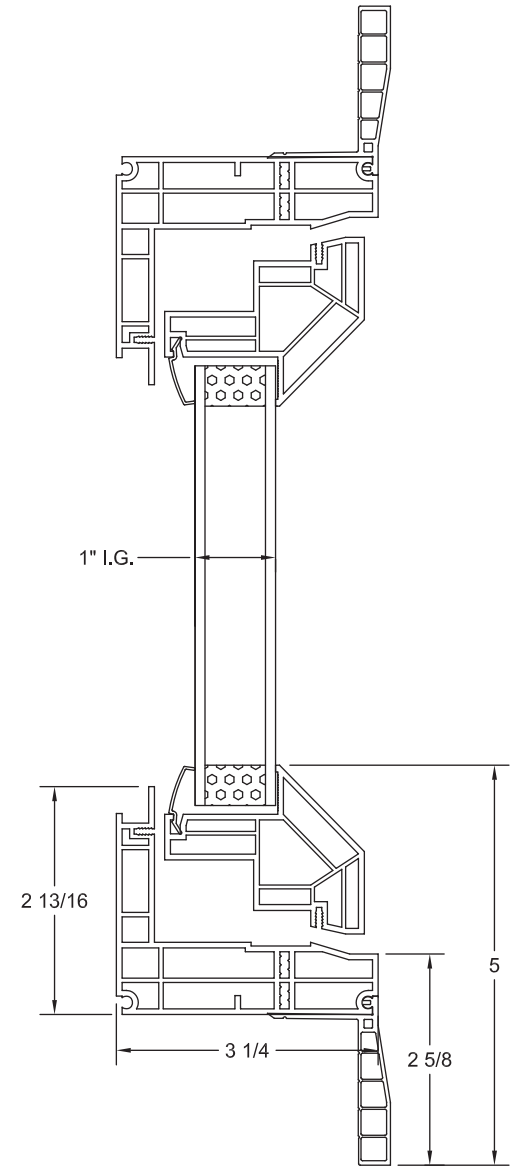

**Vista PLUS Casement, Retrofit Frame**  
ASSEMBLY DRAWING

CRYSTALPACIFICWINDOW.COM/DOWNLOAD  
DWG CAR083115 © 2017 CRYSTAL WINDOW & DOOR SYSTEMS

*The Clear Choice Is Crystal*

**Vista PLUS Casement, Nail-on Frame**  
ASSEMBLY DRAWING

CRYSTALPACIFICWINDOW.COM/DOWNLOAD  
DWGCAN083115 © 2017 CRYSTAL WINDOW & DOOR SYSTEMS

*The Clear Choice Is Crystal*

Vista PLUS Awning, Retrofit Frame  
ASSEMBLY DRAWING

CRYSTALPACIFICWINDOW.COM/DOWNLOAD  
DWGAWR083115 © 2017 CRYSTAL WINDOW & DOOR SYSTEMS

*The Clear Choice Is Crystal*

**Vista PLUS Awning, Nail-on Frame**  
ASSEMBLY DRAWING

CRYSTALPACIFICWINDOW.COM/DOWNLOAD  
DWGAWN083115 © 2017 CRYSTAL WINDOW & DOOR SYSTEMS

*The Clear Choice Is Crystal*