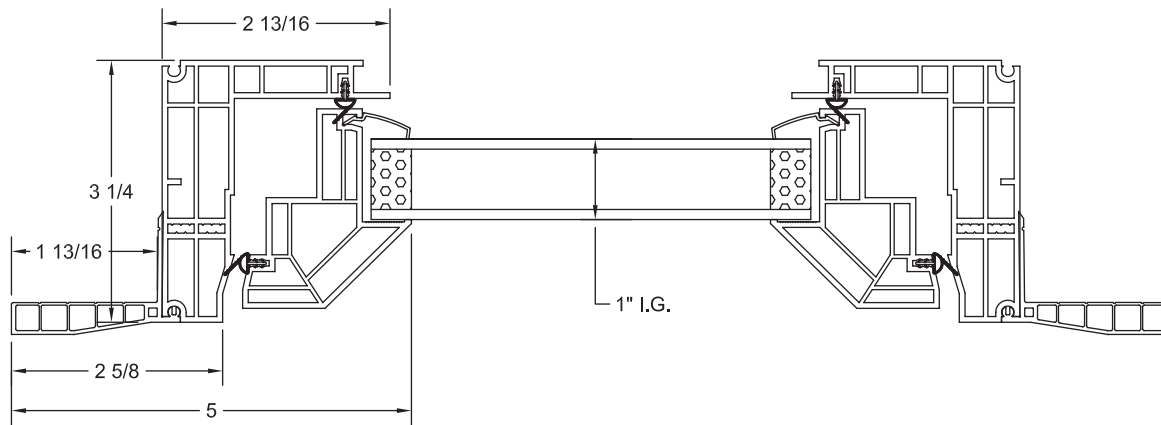

**Vista PLUS Casement, Retrofit Frame**  
ASSEMBLY DRAWING

CRYSTALPACIFICWINDOW.COM/DOWNLOAD  
DWG CAR083115 © 2017 CRYSTAL WINDOW & DOOR SYSTEMS

*The Clear Choice Is Crystal*

**Vista PLUS Casement, Nail-on Frame**  
ASSEMBLY DRAWING