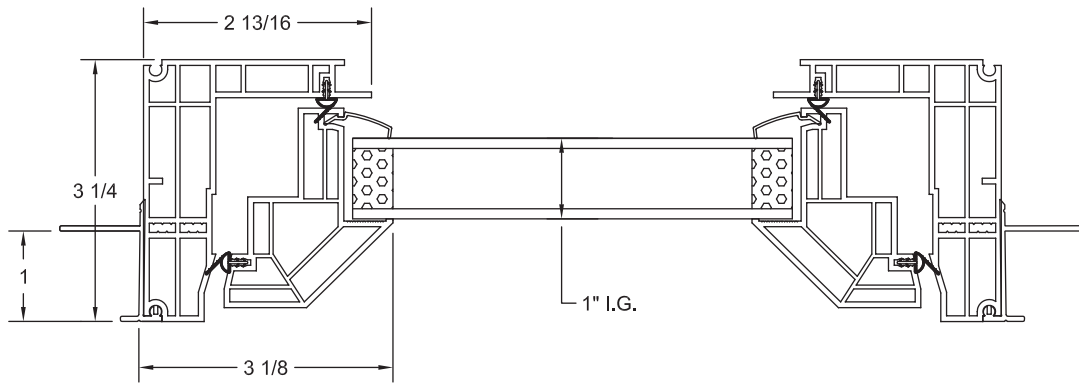

Vista PLUS Casement, Nail-on Frame
ASSEMBLY DRAWING

CRYSTALPACIFICWINDOW.COM/DOWNLOAD
DWGCAN083115 © 2017 CRYSTAL WINDOW & DOOR SYSTEMS

The Clear Choice Is Crystal