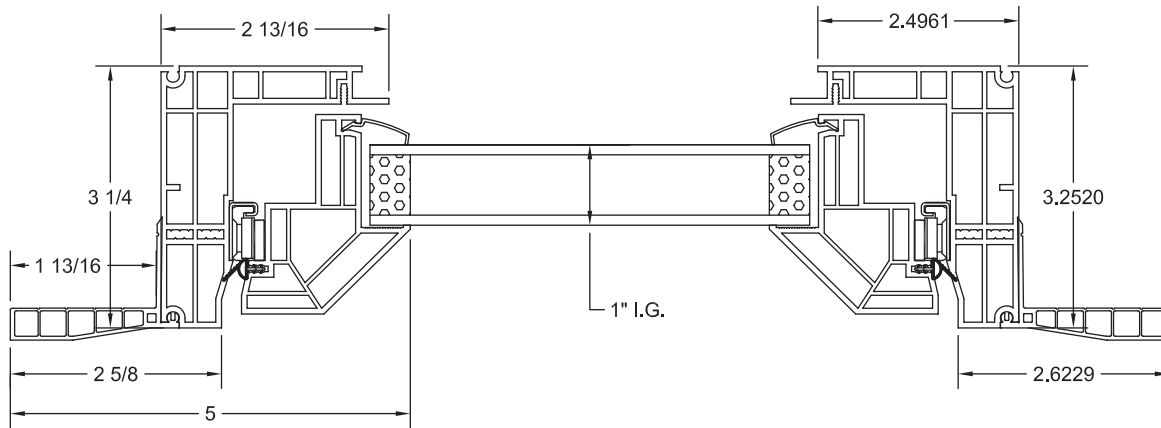

Vista PLUS Awning, Retrofit Frame
ASSEMBLY DRAWING

CRYSTALPACIFICWINDOW.COM/DOWNLOAD
DWGAWR083115 © 2017 CRYSTAL WINDOW & DOOR SYSTEMS

The Clear Choice Is Crystal