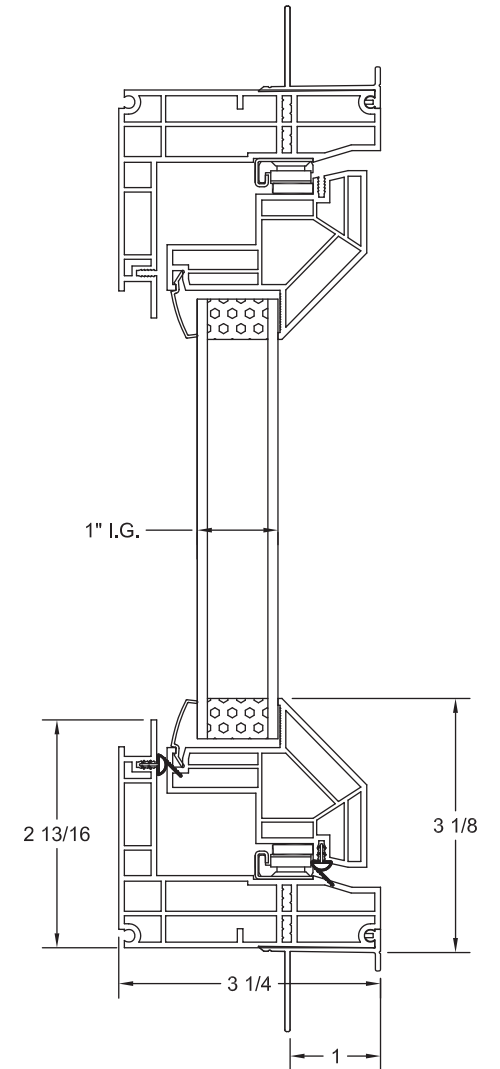

**Vista PLUS Casement, Retrofit Frame**  
ASSEMBLY DRAWING

CRYSTALPACIFICWINDOW.COM/DOWNLOAD  
DWG CAR083115 © 2017 CRYSTAL WINDOW & DOOR SYSTEMS

*The Clear Choice Is Crystal*

**Vista PLUS Casement, Nail-on Frame**  
ASSEMBLY DRAWING

CRYSTALPACIFICWINDOW.COM/DOWNLOAD  
DWGCAN083115 © 2017 CRYSTAL WINDOW & DOOR SYSTEMS

*The Clear Choice Is Crystal*

Vista PLUS Awning, Retrofit Frame  
ASSEMBLY DRAWING

CRYSTALPACIFICWINDOW.COM/DOWNLOAD  
DWGAWR083115 © 2017 CRYSTAL WINDOW & DOOR SYSTEMS