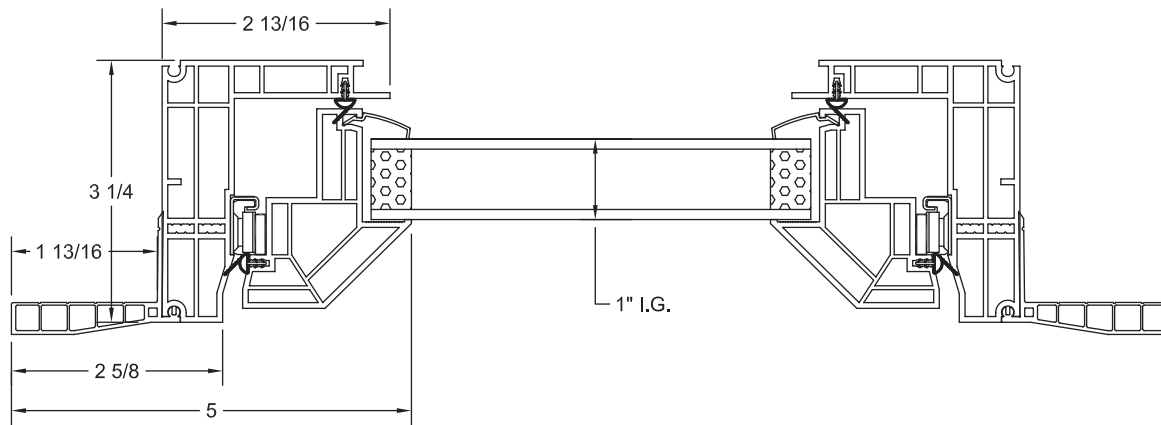

Vista PLUS Casement, Retrofit Frame
ASSEMBLY DRAWING

CRYSTALPACIFICWINDOW.COM/DOWNLOAD
DWG CAR083115 © 2017 CRYSTAL WINDOW & DOOR SYSTEMS

The Clear Choice Is Crystal

Vista PLUS Casement, Nail-on Frame
ASSEMBLY DRAWING