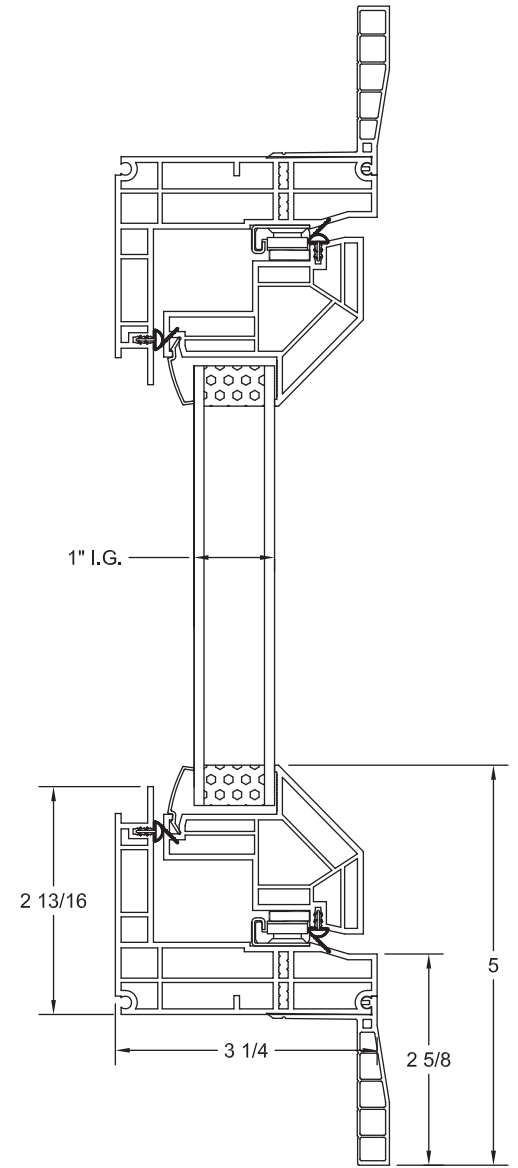

Vista PLUS Casement, Retrofit Frame
ASSEMBLY DRAWING

CRYSTALPACIFICWINDOW.COM/DOWNLOAD
DWG CAR083115 © 2017 CRYSTAL WINDOW & DOOR SYSTEMS

The Clear Choice Is Crystal

Vista PLUS Casement, Nail-on Frame
ASSEMBLY DRAWING

CRYSTALPACIFICWINDOW.COM/DOWNLOAD
DWGCAN083115 © 2017 CRYSTAL WINDOW & DOOR SYSTEMS

The Clear Choice Is Crystal

Vista PLUS Awning, Retrofit Frame
ASSEMBLY DRAWING

CRYSTALPACIFICWINDOW.COM/DOWNLOAD
DWGAWR083115 © 2017 CRYSTAL WINDOW & DOOR SYSTEMS

The Clear Choice Is Crystal

Vista PLUS Awning, Nail-on Frame
ASSEMBLY DRAWING

CRYSTALPACIFICWINDOW.COM/DOWNLOAD
DWGAWN083115 © 2017 CRYSTAL WINDOW & DOOR SYSTEMS

The Clear Choice Is Crystal