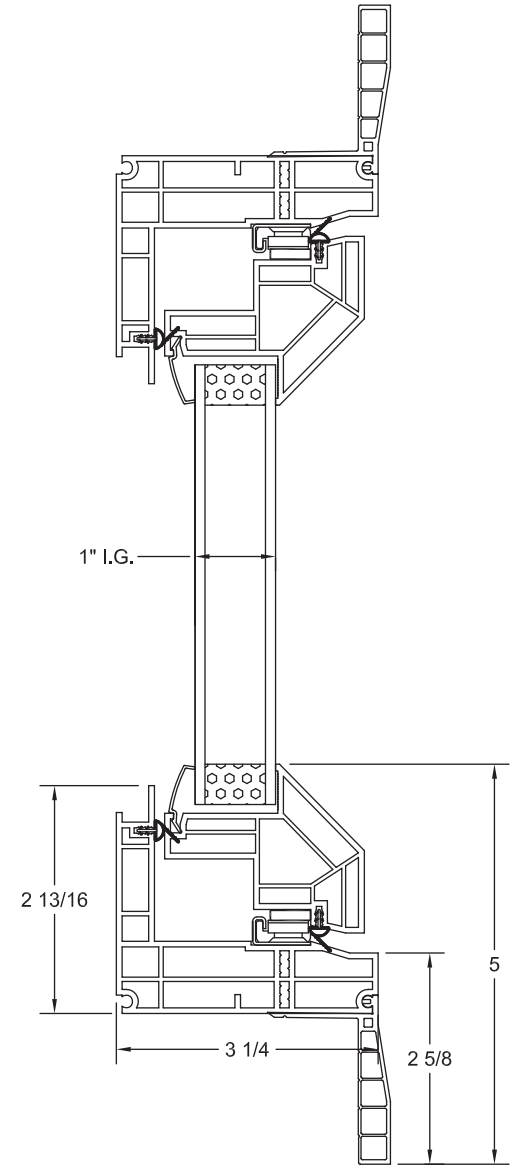

Vista PLUS Casement, Retrofit Frame
ASSEMBLY DRAWING

CRYSTALPACIFICWINDOW.COM/DOWNLOAD
DWG CAR083115 © 2017 CRYSTAL WINDOW & DOOR SYSTEMS

The Clear Choice Is Crystal

Vista PLUS Casement, Nail-on Frame
ASSEMBLY DRAWING

CRYSTALPACIFICWINDOW.COM/DOWNLOAD
DWGCAN083115 © 2017 CRYSTAL WINDOW & DOOR SYSTEMS

The Clear Choice Is Crystal

Vista PLUS Awning, Retrofit Frame
ASSEMBLY DRAWING

CRYSTALPACIFICWINDOW.COM/DOWNLOAD
DWGAWR083115 © 2017 CRYSTAL WINDOW & DOOR SYSTEMS

The Clear Choice Is Crystal

Vista PLUS Awning, Nail-on Frame
ASSEMBLY DRAWING

CRYSTALPACIFICWINDOW.COM/DOWNLOAD
DWGAWN083115 © 2017 CRYSTAL WINDOW & DOOR SYSTEMS

The Clear Choice Is Crystal