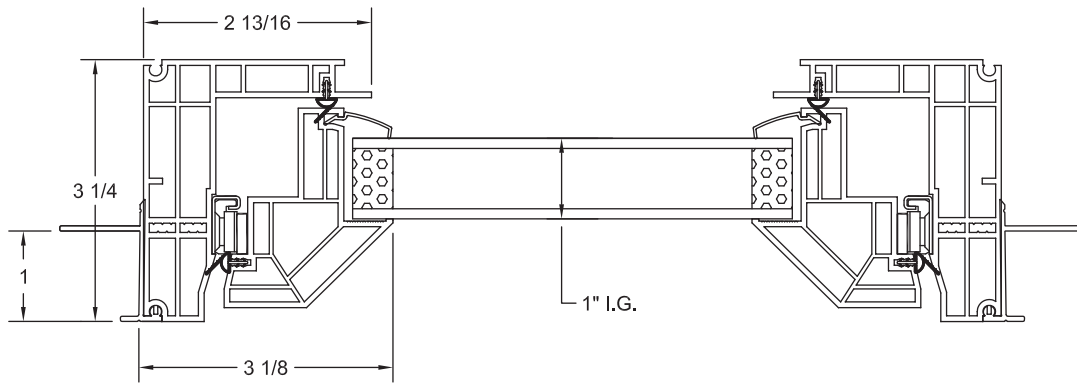

Vista PLUS Casement, Nail-on Frame
ASSEMBLY DRAWING

CRYSTALPACIFICWINDOW.COM/DOWNLOAD
DWGCAN083115 © 2017 CRYSTAL WINDOW & DOOR SYSTEMS

The Clear Choice Is Crystal