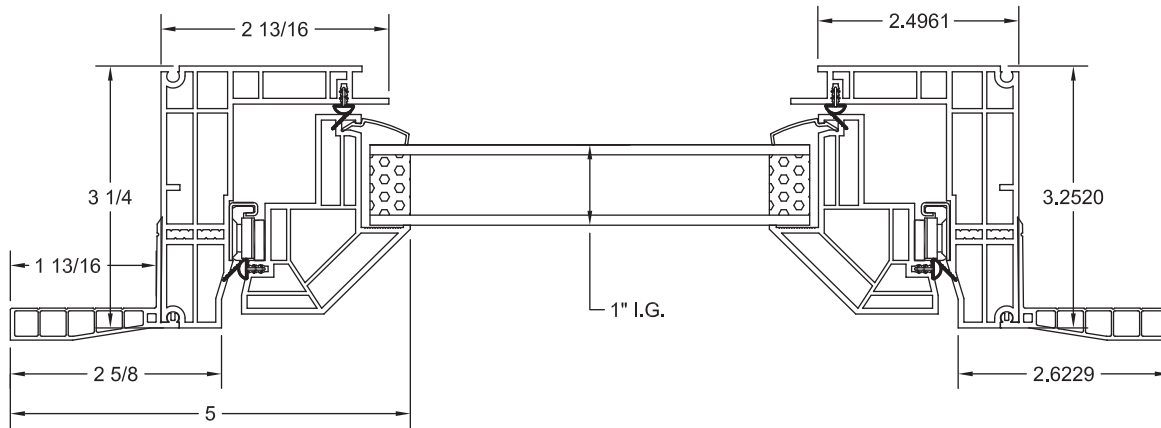

Vista PLUS Awning, Retrofit Frame
ASSEMBLY DRAWING

CRYSTALPACIFICWINDOW.COM/DOWNLOAD
DWGAWR083115 © 2017 CRYSTAL WINDOW & DOOR SYSTEMS

The Clear Choice Is Crystal