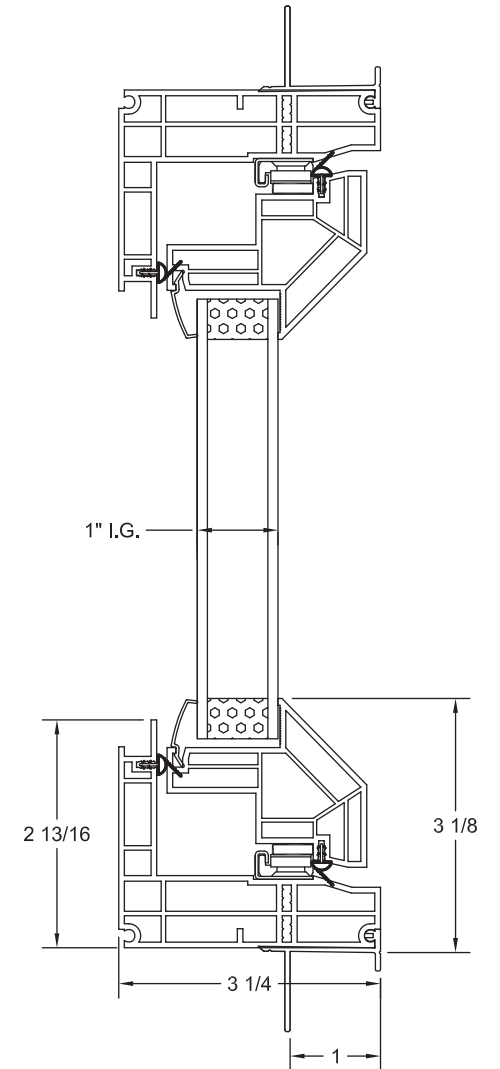

Vista PLUS Casement, Retrofit Frame
ASSEMBLY DRAWING

CRYSTALPACIFICWINDOW.COM/DOWNLOAD
DWG CAR083115 © 2017 CRYSTAL WINDOW & DOOR SYSTEMS

The Clear Choice Is Crystal

Vista PLUS Casement, Nail-on Frame
ASSEMBLY DRAWING

CRYSTALPACIFICWINDOW.COM/DOWNLOAD
DWGCAN083115 © 2017 CRYSTAL WINDOW & DOOR SYSTEMS

The Clear Choice Is Crystal

Vista PLUS Awning, Retrofit Frame
ASSEMBLY DRAWING

CRYSTALPACIFICWINDOW.COM/DOWNLOAD
DWGAWR083115 © 2017 CRYSTAL WINDOW & DOOR SYSTEMS