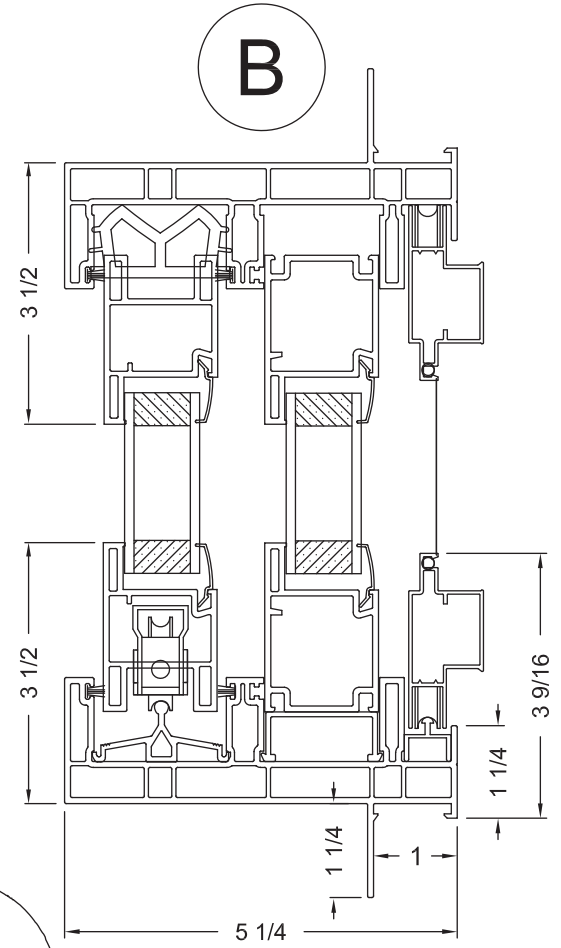

Buena Vista OOX Sliding Door, Nail-on Frame
ASSEMBLY DRAWING

CRYSTALPACIFICWINDOW.COM/DOWNLOAD
DWGBV3PDN040416 © 2017 CRYSTAL WINDOW & DOOR SYSTEMS

The Clear Choice Is Crystal