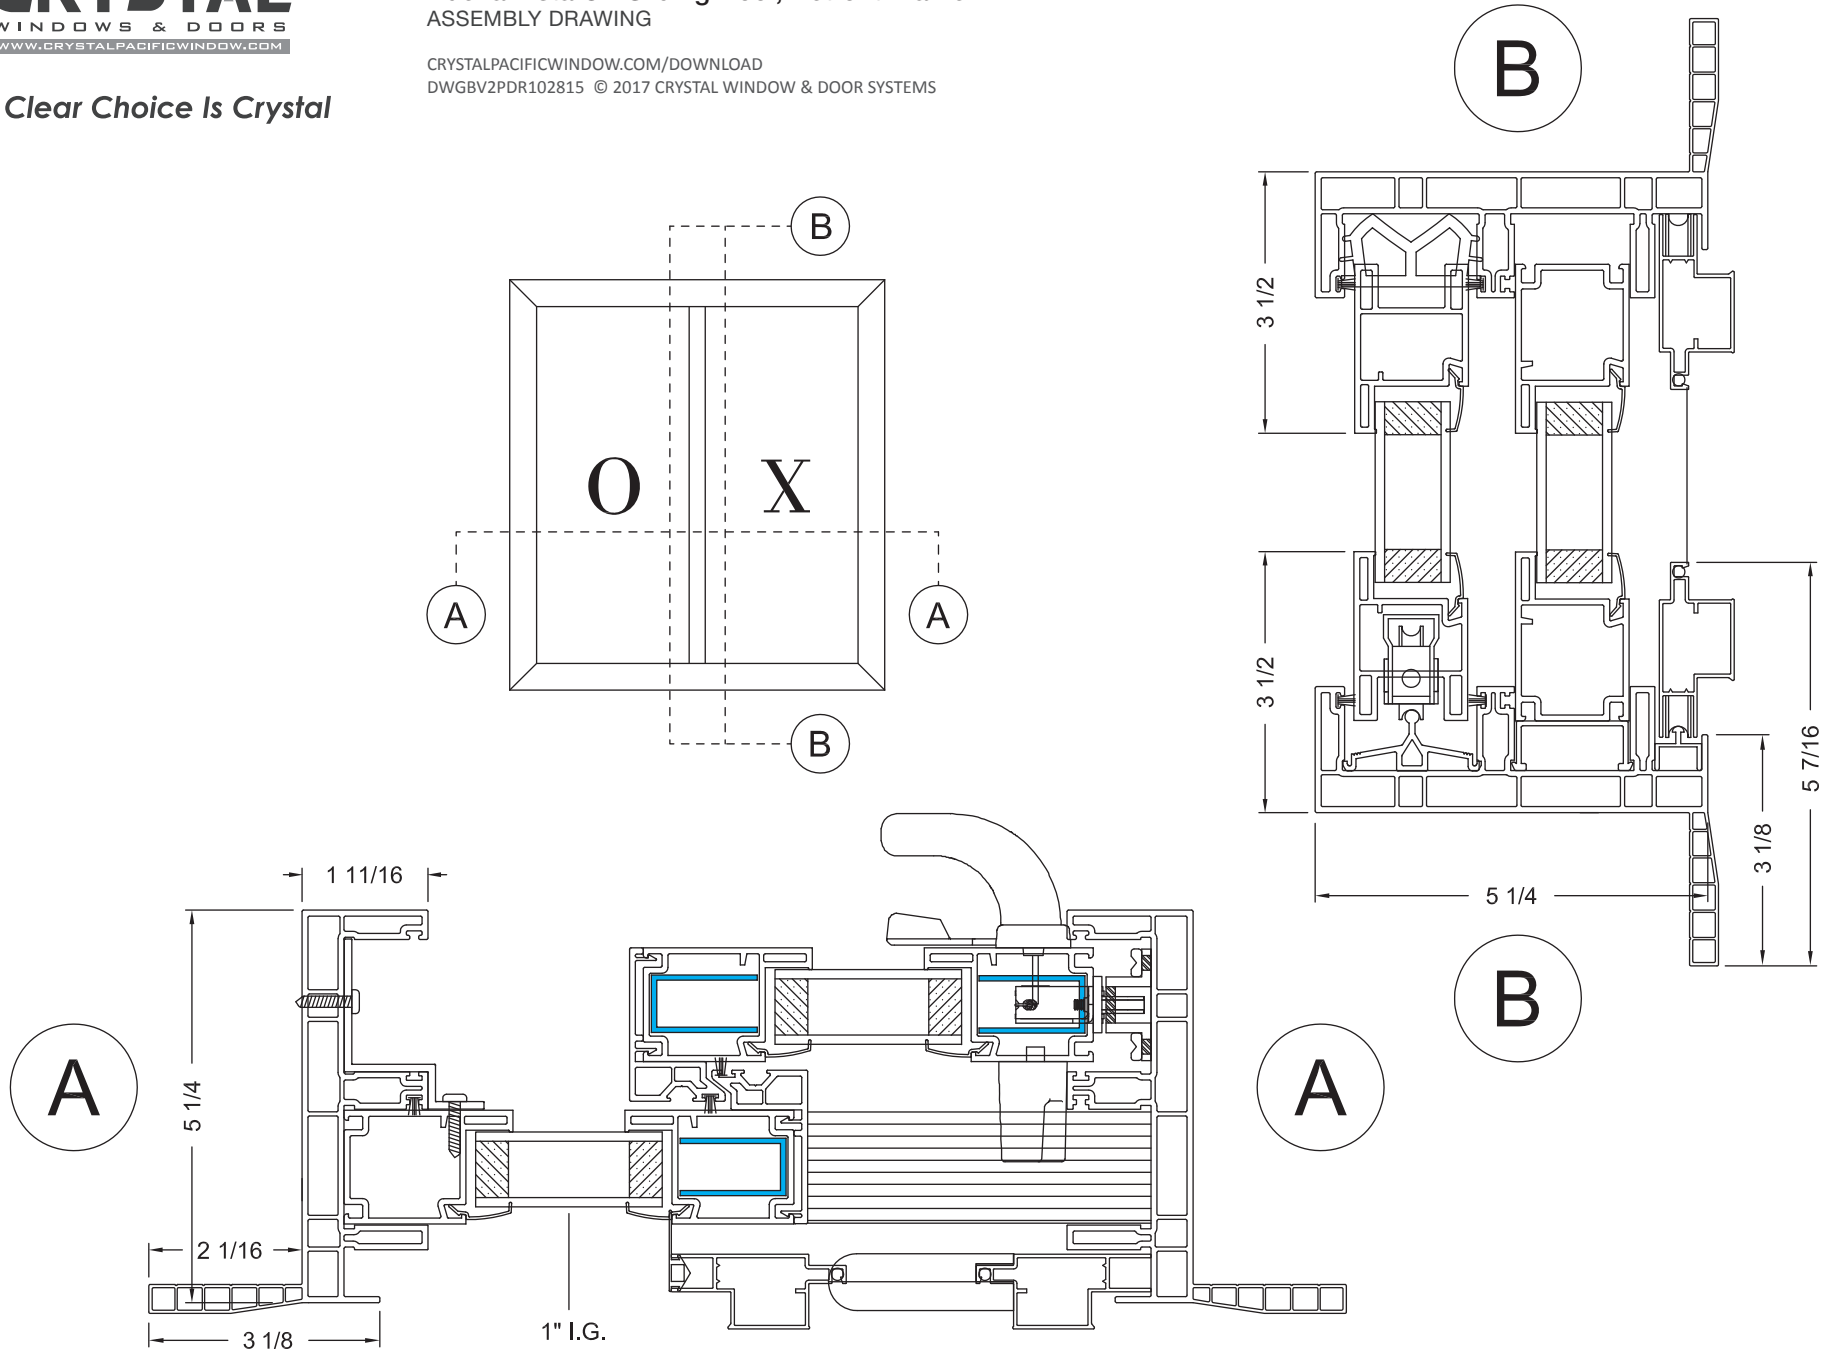

Buena Vista OX Sliding Door, Retrofit Frame
ASSEMBLY DRAWING

CRYSTALPACIFICWINDOW.COM/DOWNLOAD
DWGBV2PDR102815 © 2017 CRYSTAL WINDOW & DOOR SYSTEMS

The Clear Choice Is Crystal

Buena Vista OX Sliding Door, Nail-on Frame
 ASSEMBLY DRAWING