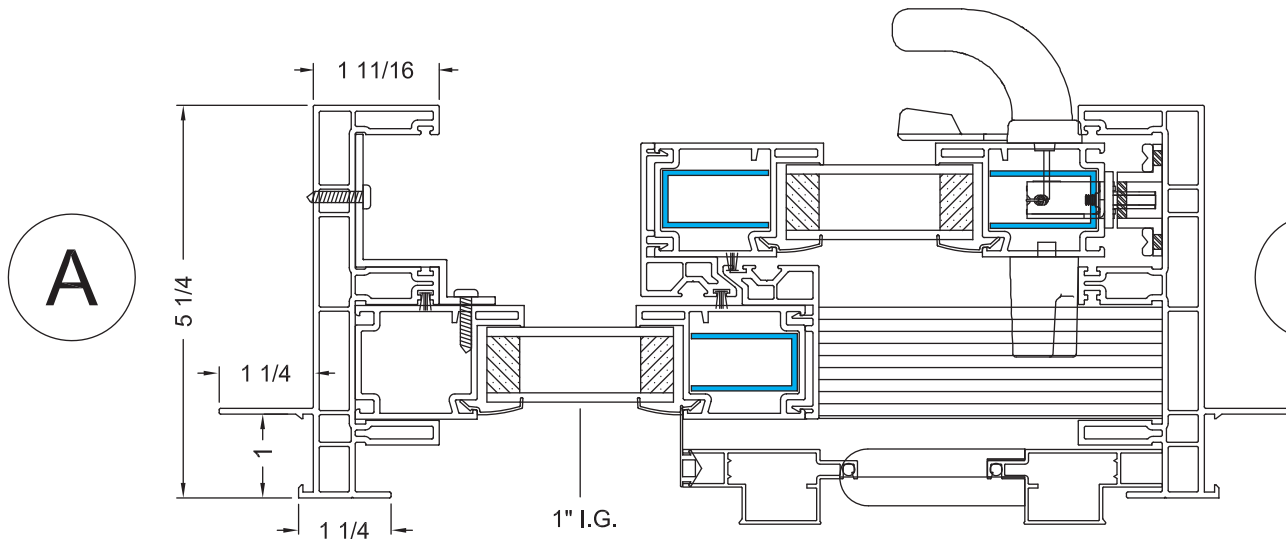

Buena Vista OX Sliding Door, Nail-on Frame
ASSEMBLY DRAWING

CRYSTALPACIFICWINDOW.COM/DOWNLOAD
DWGBV2PDN102815 © 2017 CRYSTAL WINDOW & DOOR SYSTEMS

The Clear Choice Is Crystal