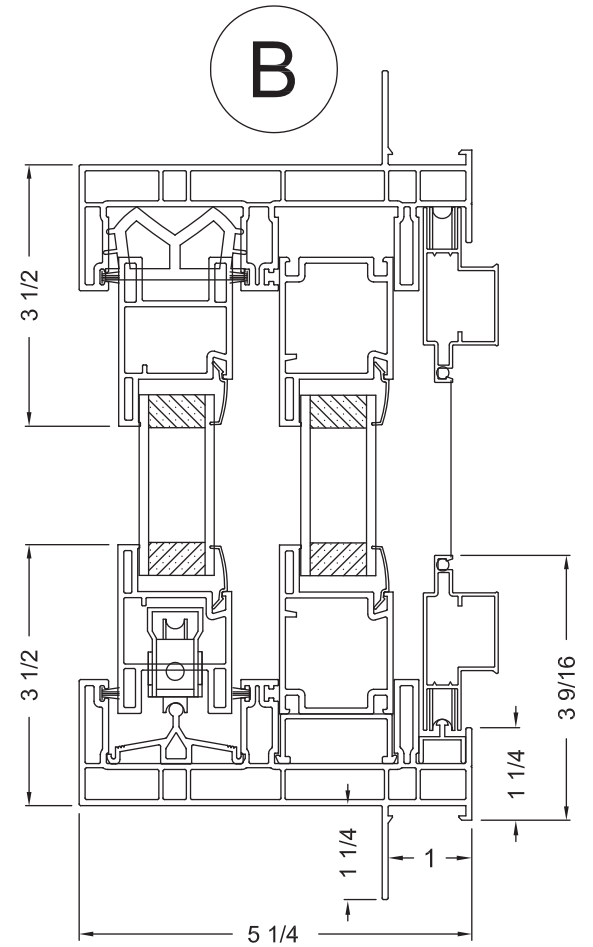

Buena Vista OX Sliding Door, Nail-on Frame
ASSEMBLY DRAWING

CRYSTALPACIFICWINDOW.COM/DOWNLOAD
DWGBV2PDN102815 © 2017 CRYSTAL WINDOW & DOOR SYSTEMS

The Clear Choice Is Crystal