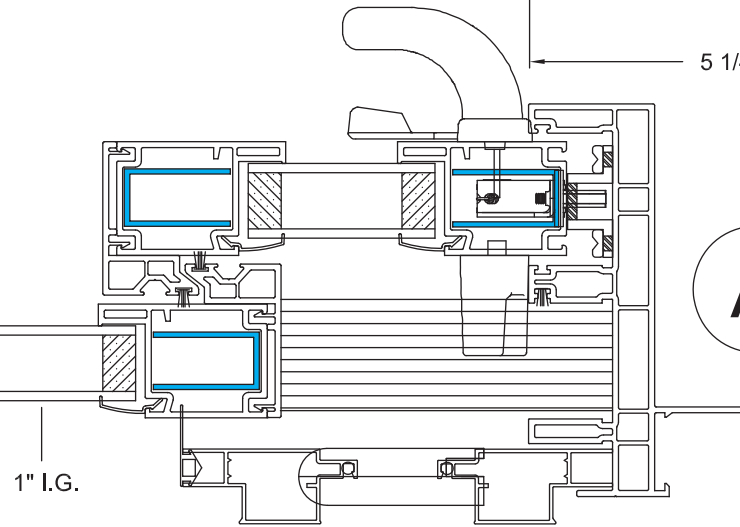

The Clear Choice Is Crystal

Buena Vista OOX Sliding Door, Nail-on Frame
 ASSEMBLY DRAWING

CRYSTALPACIFICWINDOW.COM/DOWNLOAD
 DWGBV3PDN040416 © 2017 CRYSTAL WINDOW & DOOR SYSTEMS

The Clear Choice Is Crystal